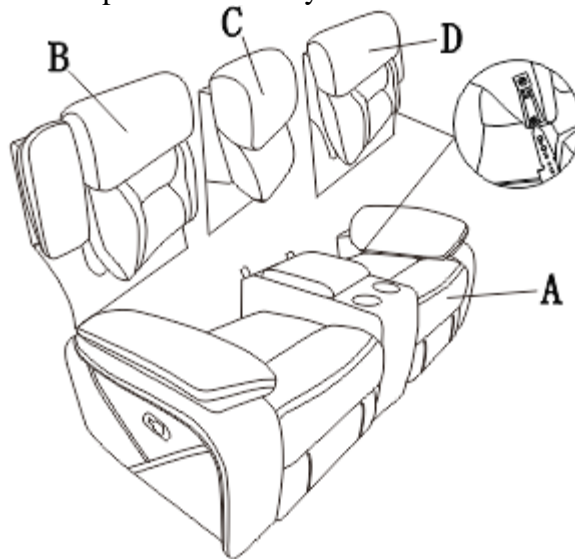

Assembly Instruction
DOUBLE RECLINING LOVE SEAT
W/CONSOLE
ITEM NO.: 194S9989DB-2/194S9989GY-2

NOTE: Do not use power tools for assembly. Power tools increase the risk of over tightening which leads to splitting or cracking the wood.

COMPONENT LIST (LOVE SEAT)

NO.	DRAWING	QTY	DESCRIPTION
A		1	SEAT
B		1	LSF BACK REST
C		1	CONSOLE BACK REST
D		1	RSF BACK REST

STEP# 1

Align the female brackets at the back onto the male brackets at the seat, insert back rest to the seat and make sure it is fixed in position securely.