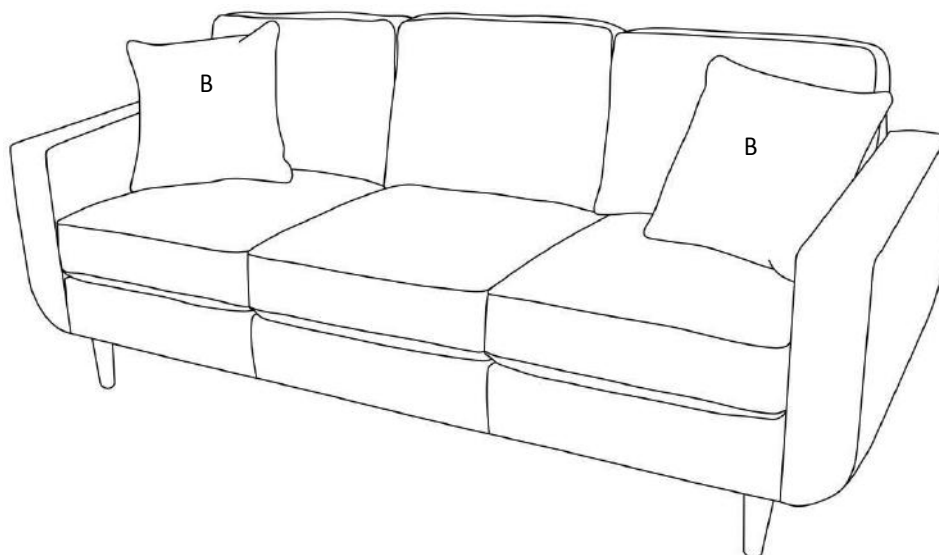

Assembly Instruction

ITEM NO.: 194SR29329 BU/CH/GY/ RN-3 SOFA

Legs & hardware are stored at the bottom of Seat, please take out the legs and hardware for assembly.

Note: Do not use power tools for assembly. Power tools increase the risk of over tightening which lead to splitting or cracking the wood.

Component list

No	Drawing	Qty	Description
A		1	SEAT
B		2	PILLOW
C		4	WOODEN LEG
D		1	PLASTIC LEG
E		5	FLAT WASHER Φ=1.77"

Step #1

Step #2

Step #3

Care Instruction for Velvet Furniture:

In order to maintain the original appearance of your Velvet Furniture, please follow below simple care procedures: