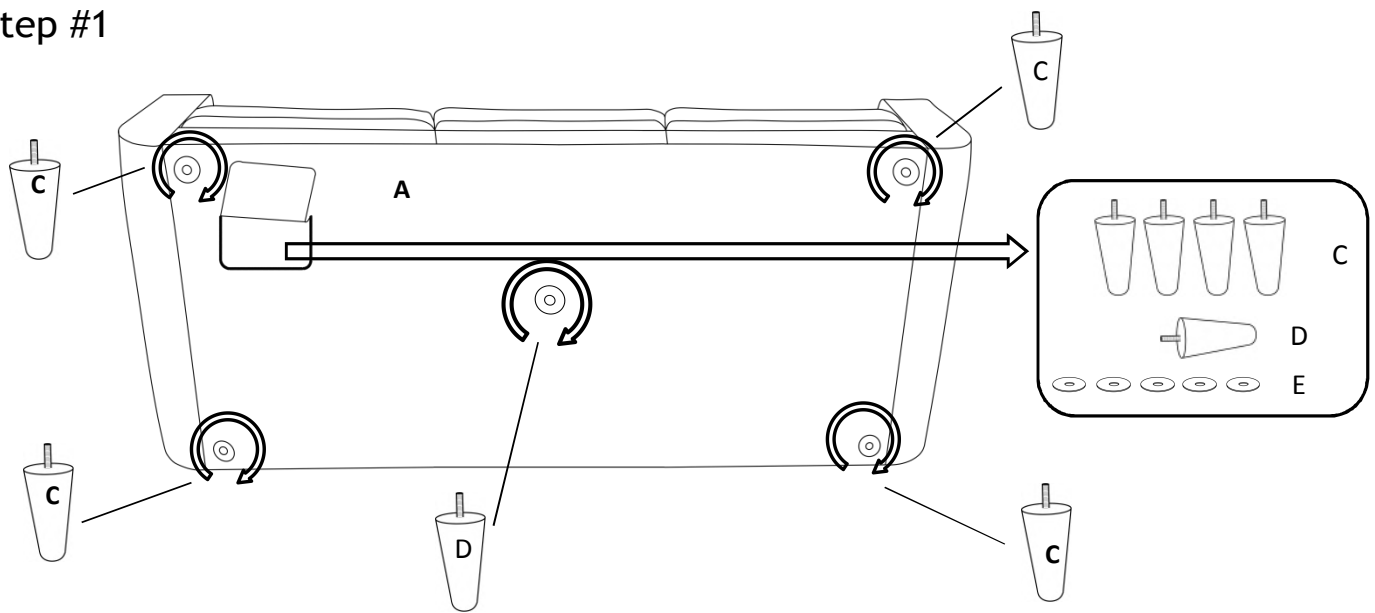

Assembly Instruction

ITEM NO.: 194SR29329 BU/CH/GY/ RN-3 SOFA

Legs & hardware are stored at the bottom of Seat, please take out the legs and hardware for assembly.

Note: Do not use power tools for assembly. Power tools increase the risk of over tightening which lead to splitting or cracking the wood.

Component list

No	Drawing	Qty	Description
A		1	SEAT
B		2	PILLOW
C		4	WOODEN LEG
D		1	PLASTIC LEG
E		5	FLAT WASHER Φ=1.77"

Step #1

Step #2

Step #3

Care Instruction for Velvet Furniture:

In order to maintain the original appearance of your Velvet Furniture, please follow below simple care procedures: