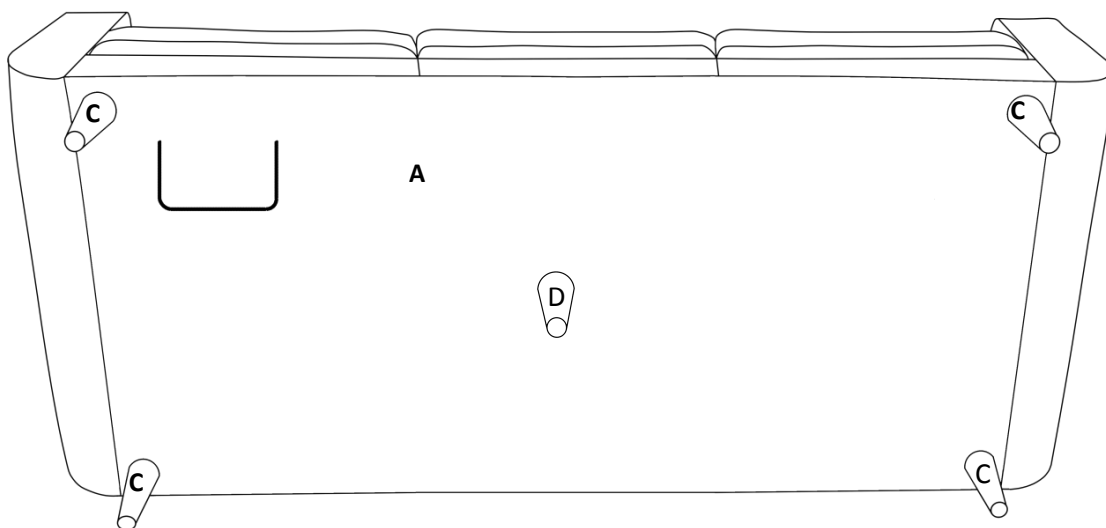

Assembly Instruction

ITEM NO.: 194SR29329 BU/CH/GY/ RN-3 SOFA

Legs & hardware are stored at the bottom of Seat, please take out the legs and hardware for assembly.

Note: Do not use power tools for assembly. Power tools increase the risk of over tightening which lead to splitting or cracking the wood.

Component list

No	Drawing	Qty	Description
A		1	SEAT
B		2	PILLOW
C		4	WOODEN LEG
D		1	PLASTIC LEG
E		5	FLAT WASHER Φ=1.77"

Step #1

Step #2

Step #3

Care Instruction for Velvet Furniture:

In order to maintain the original appearance of your Velvet Furniture, please follow below simple care procedures: