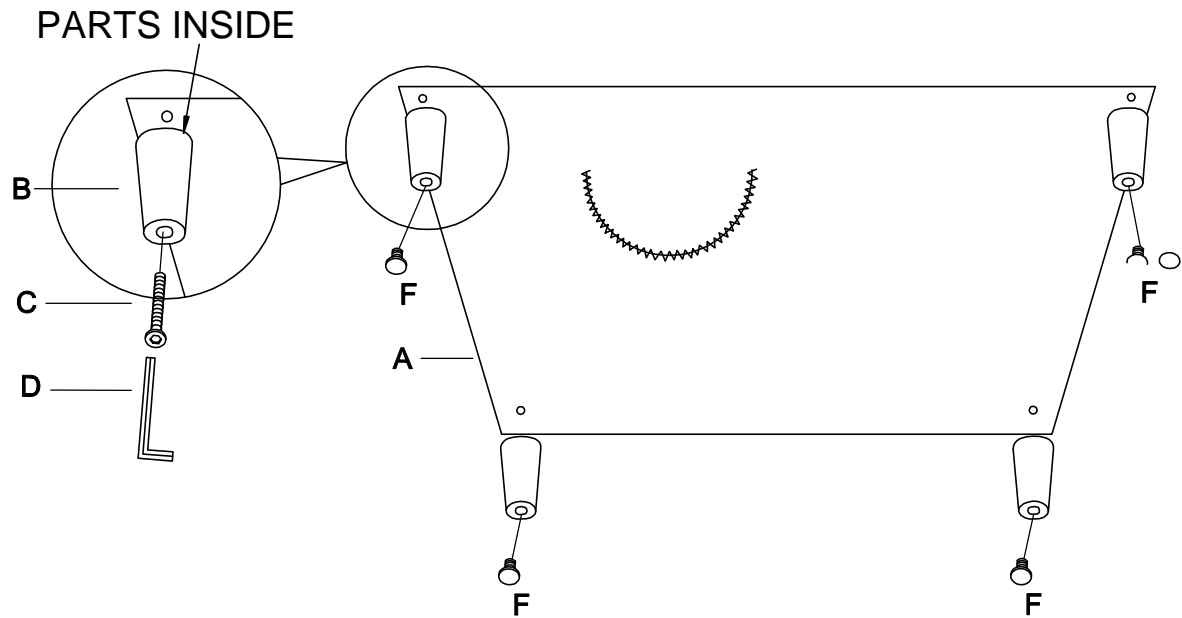

ASSEMBLY INSTRUCTION LOVE SEAT

STEP 1

STEP 2