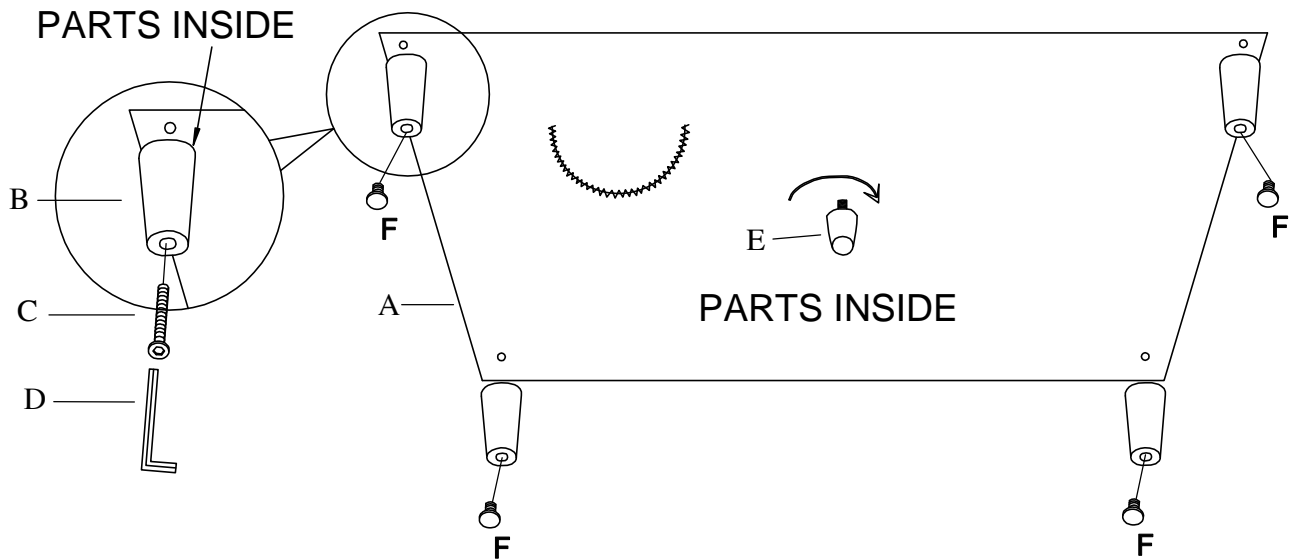

ASSEMBLY INSTRUCTION

SOFA

STEP 1