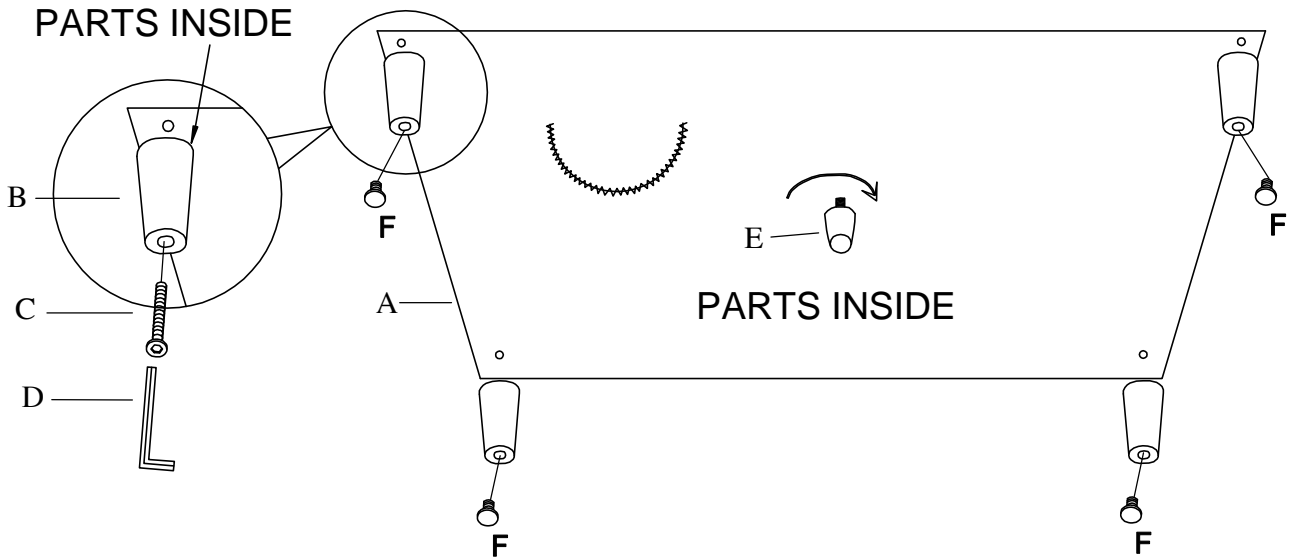

ASSEMBLY INSTRUCTION

ITEM NO: 194S9294GRY-3

SOFA

LEGS AND HARDWARE ARE STORED IN THE BOTTOM OF THE SEAT, PLEASE TAKE OUT FOR ASSEMBLY.

NO.	PARTS LIST	QTY	DESCRIPTION
A		1	SOFA

NO.	HARDWARE LIST	QTY	DESCRIPTION
B	 80*80*150mmH	4	WOODEN LEG
C	 M8*110mm	4	BOLT
D	 M5*100*38mm	1	ALLEN KEY
E	 H150mm	1	PLASTIC MIDDLE LEG
F	 ø20*H20mm	4	PLASTIC LEVELER

ASSEMBLY INSTRUCTION
ITEM NO: 194S9294GRY-3
SOFA

STEP 1

STEP 2

CARE INSTRUCTION FOR TOP LEATHER WITH PU FURNITURE

In order to maintain the original appearance of your furniture, please follow below care procedures.