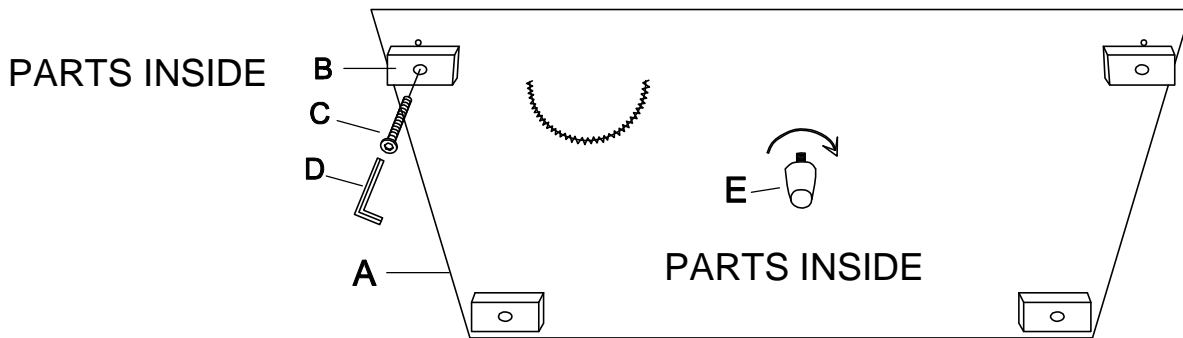

ASSEMBLY INSTRUCTION
ITEM NO: 194S9288GY-3
SOFA

STEP # 1