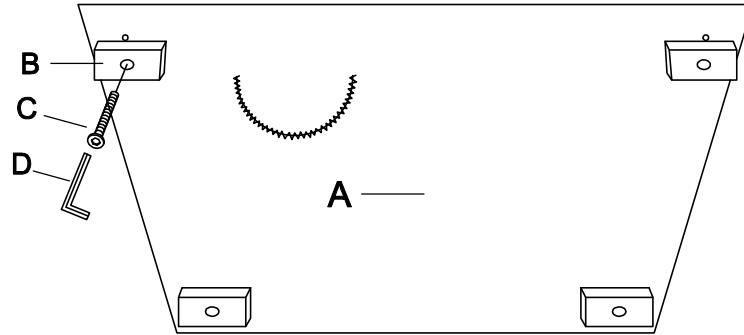

ASSEMBLY INSTRUCTION
ITEM NO: 194S9288GY-2
LOVE SEAT

LEGS AND HARDWARE ARE STORED IN THE BOTTOM OF THE SEAT, PLEASE TAKE OUT FOR ASSEMBLY.

NO.	PARTS LIST	QTY	DESCRIPTION
A		1	LOVE SEAT

NO.	HARDWARE LIST	QTY	DESCRIPTION
B	 160*100*50mm	4	WOODEN LEGS
C	 M8*60mm	4	BOLTS
D	 M5*100*38mm	1	ALLEN KEY

ASSEMBLY INSTRUCTION
ITEM NO: 194S9288GY-2
LOVE SEAT

STEP # 1

PARTS INSIDE

STEP # 2

CARE INSTRUCTION FOR FABRIC FURNITURE

In order to maintain the original appearance of your fabric furniture, please follow below simple care procedures.