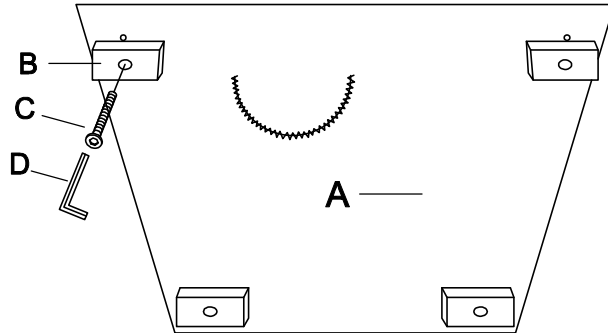

ASSEMBLY INSTRUCTION

ITEM NO: 194S9288GY-1 CHAIR

LEGS AND HARDWARE ARE STORED IN THE BOTTOM OF THE SEAT, PLEASE TAKE OUT FOR ASSEMBLY.

NO.	PARTS LIST	QTY	DESCRIPTION
A		1	CHAIR

NO.	HARDWARE LIST	QTY	DESCRIPTION
B	 160*100*50mm	4	WOODEN LEGS
C	 M8*60mm	4	BOLTS
D	 M5*100*38mm	1	ALLEN KEY

ASSEMBLY INSTRUCTION
ITEM NO: 194S9288GY-1
CHAIR

STEP # 1

PARTS INSIDE

STEP # 2

CARE INSTRUCTION FOR FABRIC FURNITURE

In order to maintain the original appearance of your fabric furniture, please follow below simple care procedures.

ASSEMBLY INSTRUCTION
ITEM NO: 194S9288GY-2
LOVE SEAT

LEGS AND HARDWARE ARE STORED IN THE BOTTOM OF THE SEAT, PLEASE TAKE OUT FOR ASSEMBLY.

NO.	PARTS LIST	QTY	DESCRIPTION
A		1	LOVE SEAT

NO.	HARDWARE LIST	QTY	DESCRIPTION
B	 160*100*50mm	4	WOODEN LEGS
C	 M8*60mm	4	BOLTS
D	 M5*100*38mm	1	ALLEN KEY