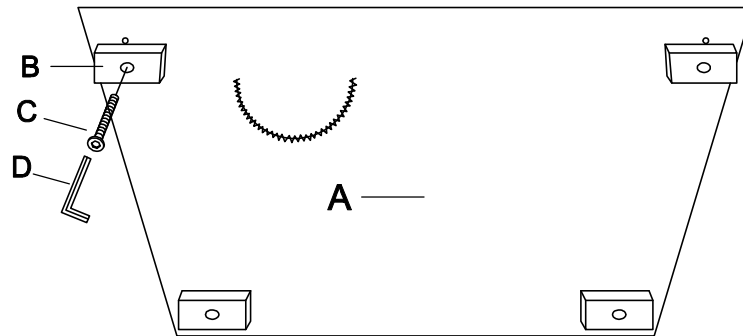

ASSEMBLY INSTRUCTION
ITEM NO: 194S9288GY-2
LOVE SEAT

LEGS AND HARDWARE ARE STORED IN THE BOTTOM OF THE SEAT, PLEASE TAKE OUT FOR ASSEMBLY.

NO.	PARTS LIST	QTY	DESCRIPTION
A		1	LOVE SEAT

NO.	HARDWARE LIST	QTY	DESCRIPTION
B	 160*100*50mm	4	WOODEN LEGS
C	 M8*60mm	4	BOLTS
D	 M5*100*38mm	1	ALLEN KEY

ASSEMBLY INSTRUCTION
ITEM NO: 194S9288GY-2
LOVE SEAT

STEP # 1

PARTS INSIDE

STEP # 2

CARE INSTRUCTION FOR FABRIC FURNITURE

In order to maintain the original appearance of your fabric furniture, please follow below simple care procedures.