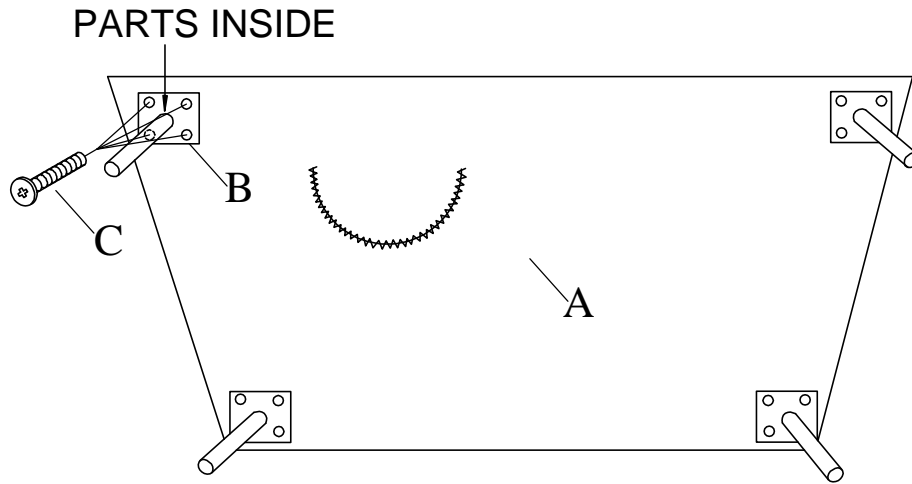

ASSEMBLY INSTRUCTION

ITEM NO: 194S9280BR-2

LOVE SEAT

LEGS AND HARDWARE ARE STORED IN THE BOTTOM OF THE SEAT, PLEASE TAKE OUT FOR ASSEMBLY.

NO.	PARTS LIST	QTY	DESCRIPTION
A		1	LOVE SEAT

NO.	HARDWARE LIST	QTY	DESCRIPTION
B	 XG-152mm	4	METAL LEGS
C	 M8*30mm	16	BOLT

Tool Required
(not provided)

ASSEMBLY INSTRUCTION

ITEM NO: 194S9280BR-2

LOVE SEAT

STEP # 1

STEP # 2

CARE INSTRUCTION FOR LEATHER FURNITURE

In order to maintain the original appearance of your furniture, please follow below care procedures .