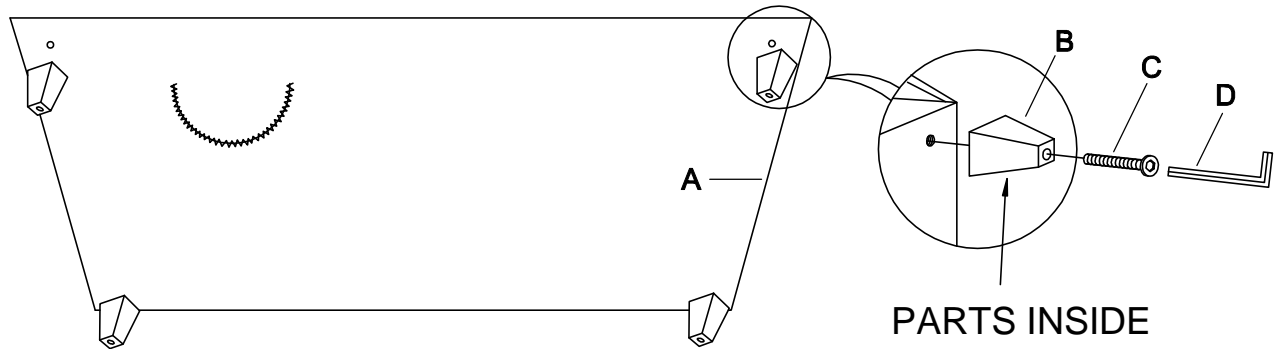

ASSEMBLY INSTRUCTION
ITEM NO: 194S9279BGY/CRM-2
LOVE SEAT

LEGS AND HARDWARE ARE STORED IN THE BOTTOM OF THE SEAT, PLEASE TAKE OUT FOR ASSEMBLY.

NO.	PARTS LIST	QTY	DESCRIPTION
A		1	LOVE SEAT

NO.	HARDWARE LIST	QTY	DESCRIPTION
B	 90mm*90mm*135mmH	4	WOODEN LEGS
C	 M8*90mm	4	BOLTS
D	 M5*100*38mm	1	ALLEN KEY

ASSEMBLY INSTRUCTION
ITEM NO: 194S9279BGY/CRM-2
LOVE SEAT

STEP # 1

STEP # 2

CARE INSTRUCTION FOR LEATHER FURNITURE

In order to maintain the original appearance of your furniture, please follow below care procedures .