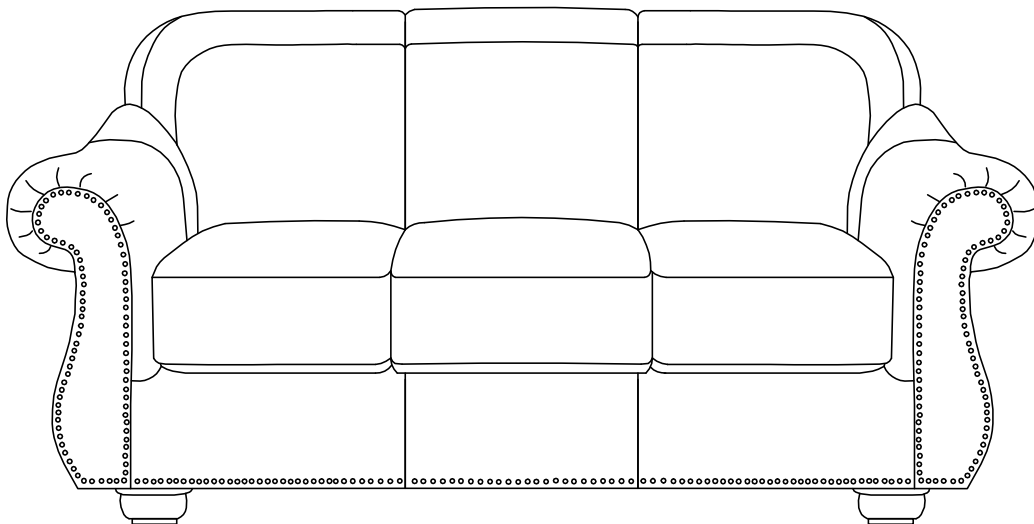

STEP # 2

CARE INSTRUCTION FOR TOP LEATHER WITH PU FURNITURE

In order to maintain the original appearance of your furniture, please follow below care procedures.

°Avoid exposing furniture directly to sunlight or heating and air conditioning outlets. sunlight and/ or exposure to heating and air conditioning outlets will fade/damage top leather with PU. Do not place your upholstered furniture too close to windows, radiators, vents and be sure to use window treatments to block the sun's rays.

°Wipe with a soft brush to remove dust.