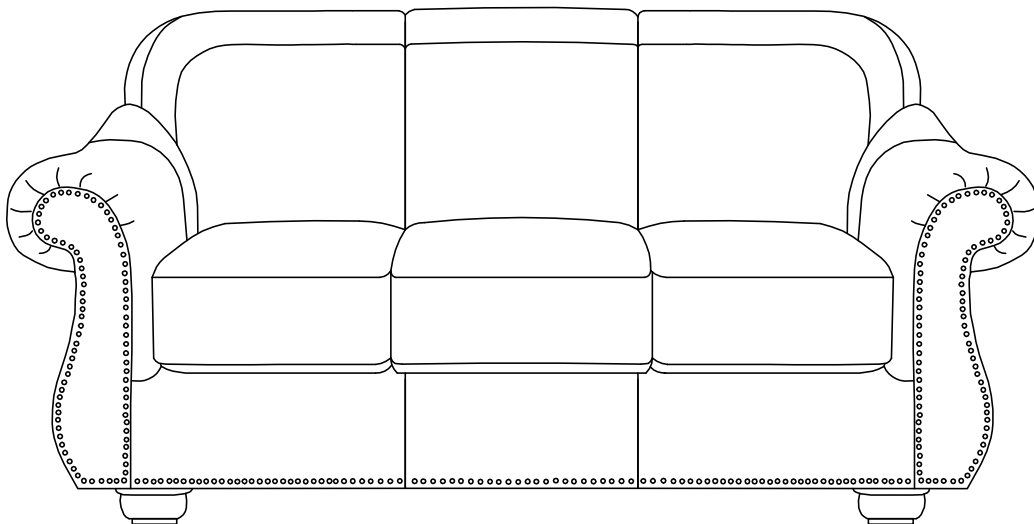

ASSEMBLY INSTRUCTION
ITEM NO: 194S9270BR-3
SOFA

LEGS ARE STORED IN THE BOTTOM OF THE SEAT, PLEASE TAKE OUT FOR ASSEMBLY.

NO.	PARTS LIST	QTY	DESCRIPTION
A		1	SOFA

NO.	HARDWARE LIST	QTY	DESCRIPTION
B	 ø130*72mm	4	WOODEN LEGS
C	 H70mm	1	PLASTIC MID LEG

ASSEMBLY INSTRUCTION
ITEM NO: 194S9270BR-3
SOFA

STEP # 1

STEP # 2

CARE INSTRUCTION FOR TOP LEATHER WITH PU FURNITURE

In order to maintain the original appearance of your furniture, please follow below care procedures.