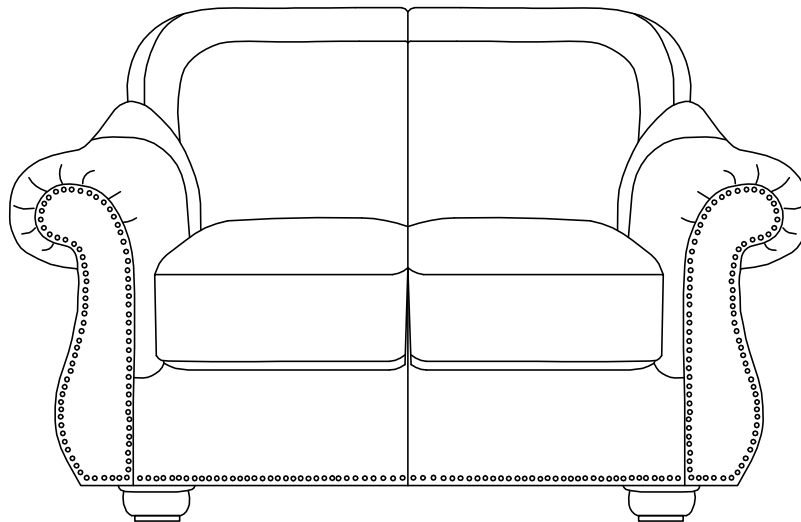

**ASSEMBLY INSTRUCTION**  
**ITEM NO: 194S9270BR-2**  
**LOVE SEAT**

LEGS ARE STORED IN THE BOTTOM OF THE SEAT, PLEASE TAKE OUT FOR ASSEMBLY.

NO.	PARTS LIST	QTY	DESCRIPTION
A		1	LOVE SEAT

NO.	HARDWARE LIST	QTY	DESCRIPTION
B	 ø130*72mm	4	WOODEN LEGS

**ASSEMBLY INSTRUCTION**  
**ITEM NO: 194S9270BR-2**  
**LOVE SEAT**

**STEP # 1**

**STEP # 2**

**CARE INSTRUCTION FOR TOP LEATHER WITH PU FURNITURE**

In order to maintain the original appearance of your furniture, please follow below care procedures.