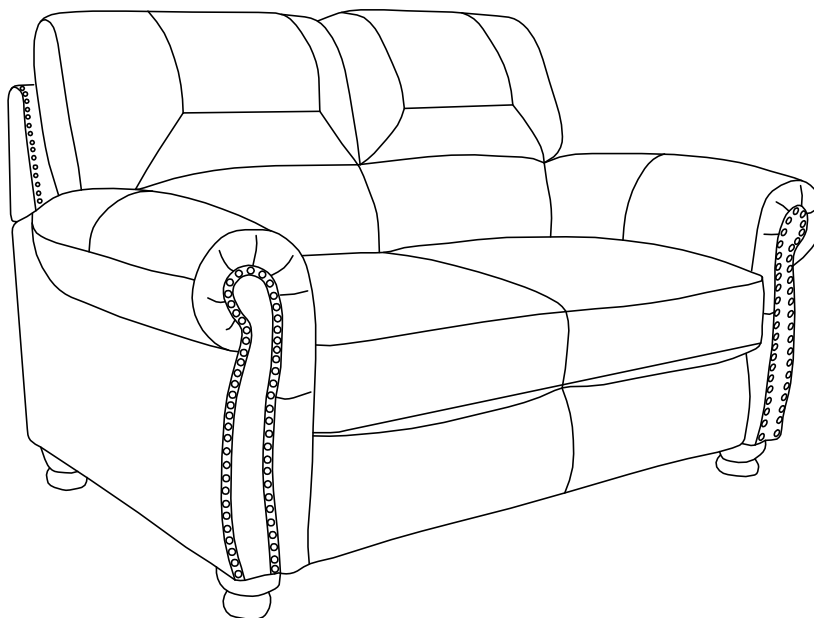

CARE INSTRUCTION FOR TOP LEATHER WITH PU FURNITURE

In order to maintain the original appearance of your furniture, please follow below care procedures.

°Avoid exposing furniture directly to sunlight or heating and air conditioning outlets. sunlight and/ or exposure to heating and air conditioning outlets will fade/damage top leather with PU. Do not place your upholstered furniture too close to windows, radiators, vents and be sure to use window treatments to block the sun's rays.

°Wipe with a soft brush to remove dust.