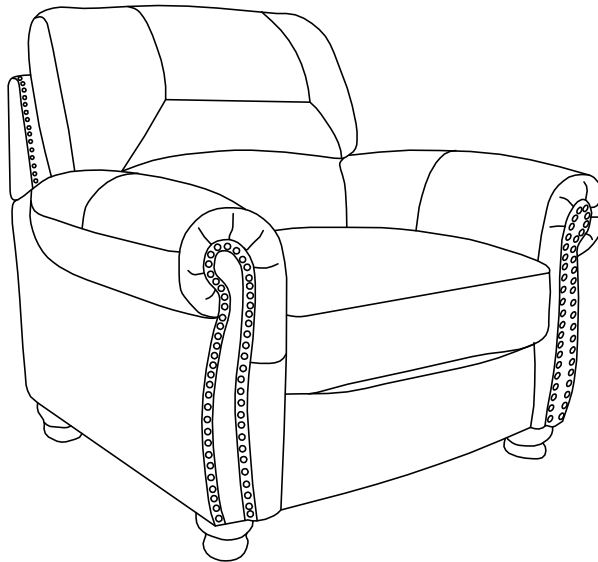

**ASSEMBLY INSTRUCTION**  
**ITEM NO: 194S9269DB/CR-1**  
**CHAIR**

LEGS ARE STORED IN THE BOTTOM OF THE SEAT, PLEASE TAKE OUT FOR ASSEMBLY.

NO.	PARTS LIST	QTY	DESCRIPTION
A		1	CHAIR

NO.	HARDWARE LIST	QTY	DESCRIPTION
B	 ø106*70mmH	4	WOODEN LEGS

**ASSEMBLY INSTRUCTION**  
**ITEM NO: 194S9269DB/CR-1**  
**CHAIR**

**STEP # 1**

**STEP # 2**

**CARE INSTRUCTION FOR TOP LEATHER WITH PU FURNITURE**

In order to maintain the original appearance of your furniture, please follow below care procedures.

°Wipe with a soft brush to remove dust.

**ASSEMBLY INSTRUCTION**  
**ITEM NO: 194S9269DB/CR-2**  
**LOVE SEAT**

LEGS ARE STORED IN THE BOTTOM OF THE SEAT, PLEASE TAKE OUT FOR ASSEMBLY.

NO.	PARTS LIST	QTY	DESCRIPTION
A		1	LOVE SEAT