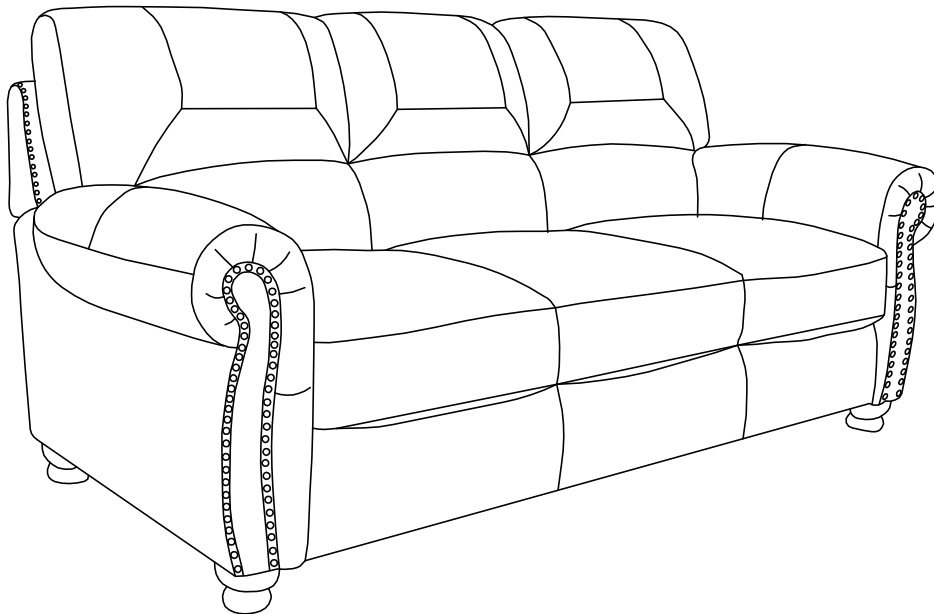

ASSEMBLY INSTRUCTION
ITEM NO: 194S9269DB/CR-3
SOFA

LEGS ARE STORED IN THE BOTTOM OF THE SEAT, PLEASE TAKE OUT FOR ASSEMBLY.

NO.	PARTS LIST	QTY	DESCRIPTION
A		1	SOFA

NO.	HARDWARE LIST	QTY	DESCRIPTION
B	 ø106*70mmH	4	WOODEN LEGS
C	 H70mm	1	PLASTIC MID FEET

ASSEMBLY INSTRUCTION
ITEM NO: 194S9269DB/CR-3
SOFA

STEP # 1

STEP # 2

CARE INSTRUCTION FOR TOP LEATHER WITH PU FURNITURE

In order to maintain the original appearance of your furniture, please follow below care procedures.