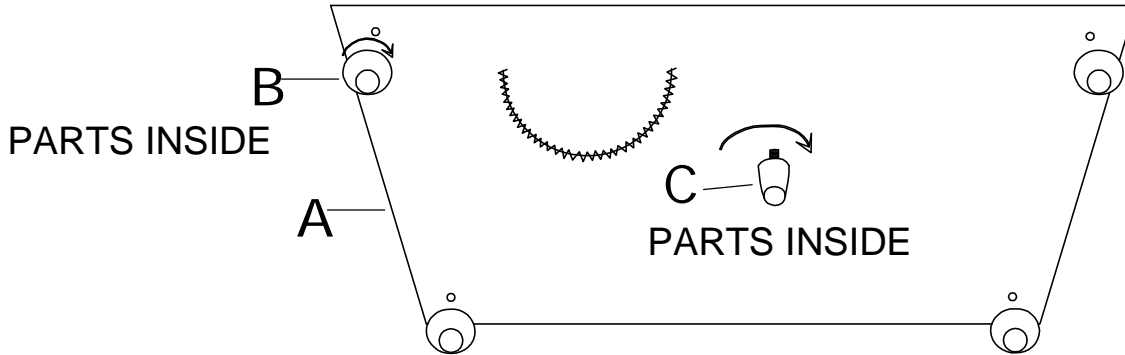

ASSEMBLY INSTRUCTION
ITEM NO: 194S9269DB/CR-3
SOFA

LEGS ARE STORED IN THE BOTTOM OF THE SEAT, PLEASE TAKE OUT FOR ASSEMBLY.

NO.	PARTS LIST	QTY	DESCRIPTION
A		1	SOFA

NO.	HARDWARE LIST	QTY	DESCRIPTION
B	 ø106*70mmH	4	WOODEN LEGS
C	 H70mm	1	PLASTIC MID FEET

ASSEMBLY INSTRUCTION
ITEM NO: 194S9269DB/CR-3
SOFA

STEP # 1

STEP # 2

CARE INSTRUCTION FOR TOP LEATHER WITH PU FURNITURE

In order to maintain the original appearance of your furniture, please follow below care procedures.