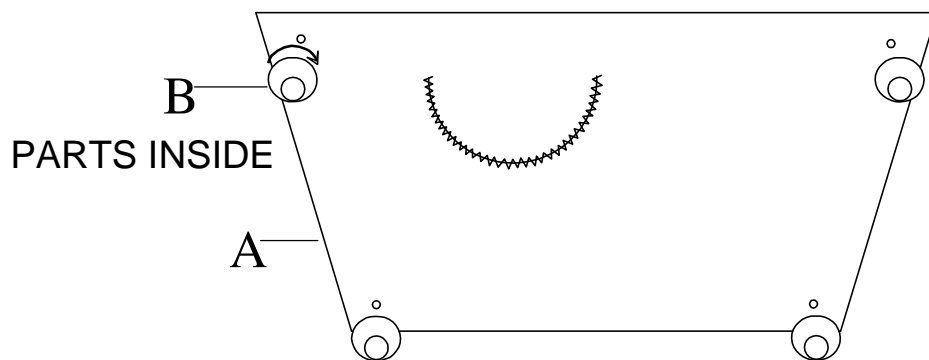

ASSEMBLY INSTRUCTION
ITEM NO: 194S9269DB/CR-2
LOVE SEAT

LEGS ARE STORED IN THE BOTTOM OF THE SEAT, PLEASE TAKE OUT FOR ASSEMBLY.

NO.	PARTS LIST	QTY	DESCRIPTION
A		1	LOVE SEAT

NO.	HARDWARE LIST	QTY	DESCRIPTION
B	 ø106*70mmH	4	WOODEN LEGS

ASSEMBLY INSTRUCTION
ITEM NO: 194S9269DB/CR-2
LOVE SEAT

STEP # 1

STEP # 2

CARE INSTRUCTION FOR TOP LEATHER WITH PU FURNITURE

In order to maintain the original appearance of your furniture, please follow below care procedures.