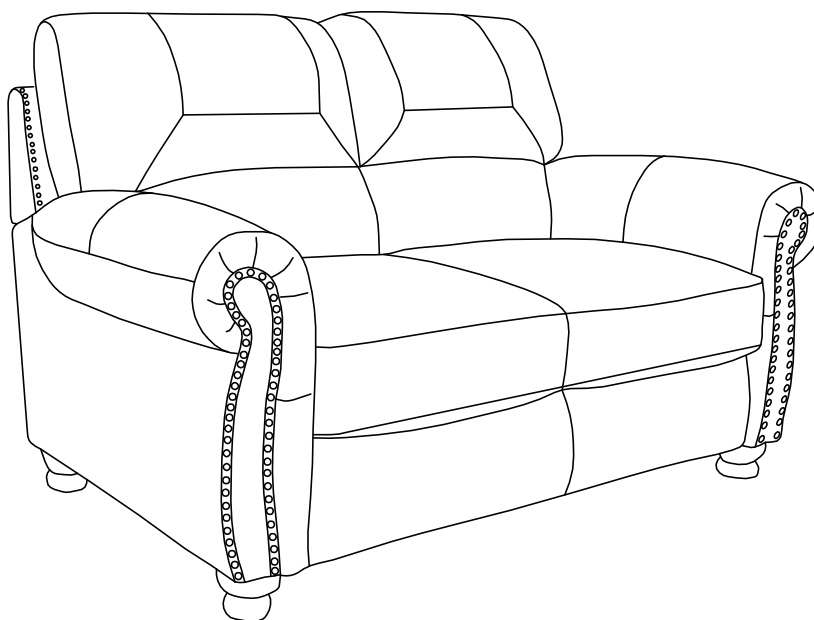

ASSEMBLY INSTRUCTION
ITEM NO: 194S9269DB/CR-2
LOVE SEAT

LEGS ARE STORED IN THE BOTTOM OF THE SEAT, PLEASE TAKE OUT FOR ASSEMBLY.

NO.	PARTS LIST	QTY	DESCRIPTION
A		1	LOVE SEAT

NO.	HARDWARE LIST	QTY	DESCRIPTION
B	 ø106*70mmH	4	WOODEN LEGS

ASSEMBLY INSTRUCTION
ITEM NO: 194S9269DB/CR-2
LOVE SEAT

STEP # 1

STEP # 2

CARE INSTRUCTION FOR TOP LEATHER WITH PU FURNITURE

In order to maintain the original appearance of your furniture, please follow below care procedures.