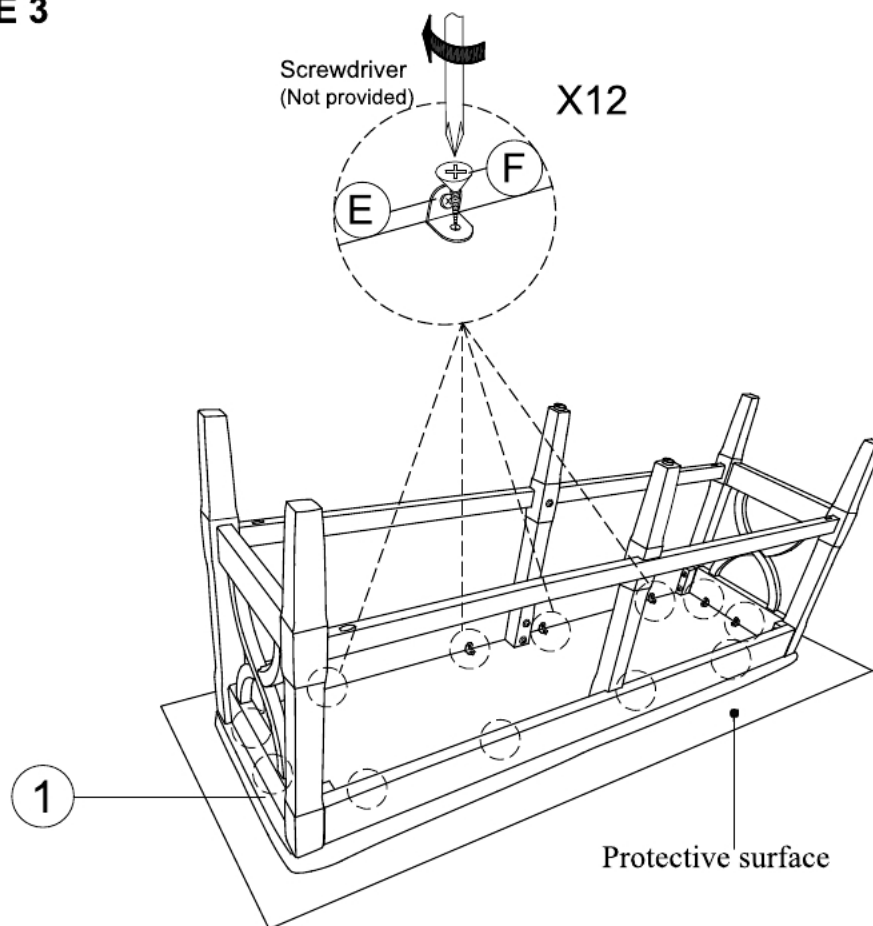

STEP 3 / ÉTAPE 3

STEP 4 / ÉTAPE 4 COMPLETED / COMPLÉTÉ