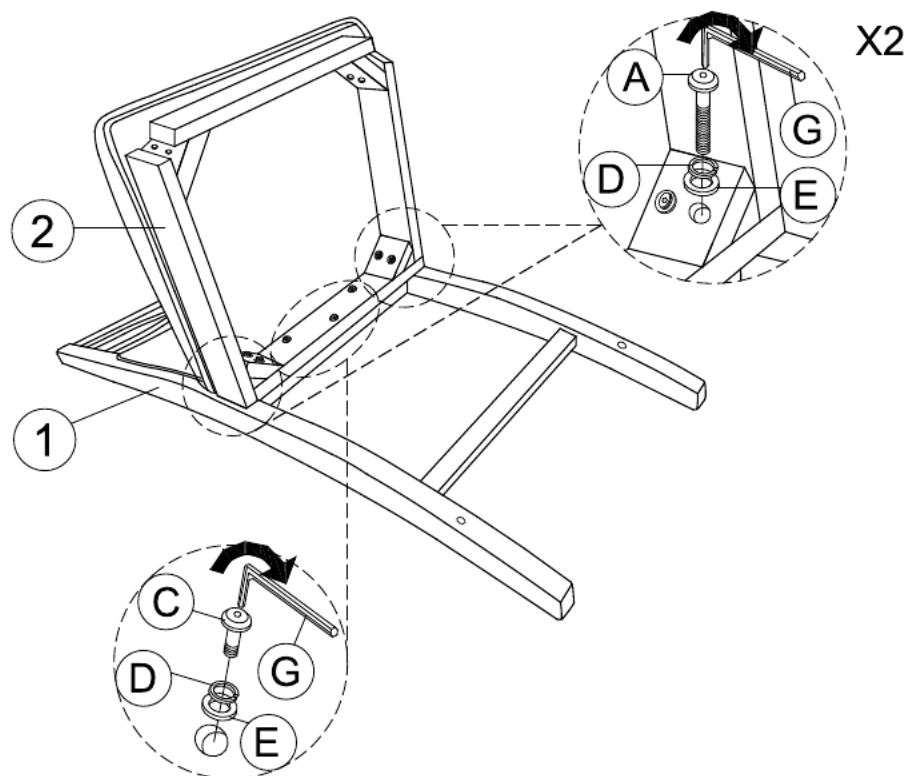

STEP 1 / ÉTAPE 1