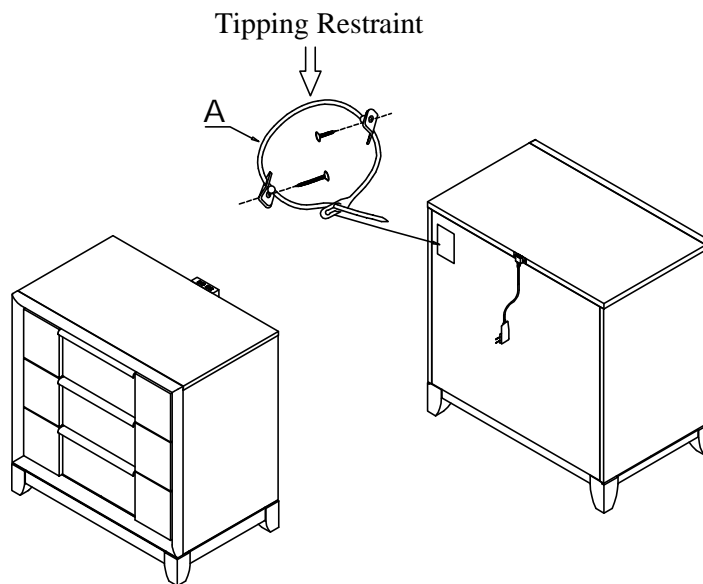

ASSEMBLY INSTRUCTION

ITEM NO: 191B1820N-4

NIGHT STAND

Thank you for purchasing this quality product. Be sure to check all packing material carefully for small parts which may have come loose inside the carton during shipment. Identify and count all parts and compare with the Parts List below.

HARDWARE LIST

NO	DRAWING	Q'TY	DESCRIPTION
A		1	TIPPING RESTRAINT & SCREW

MADE IN VIETNAM