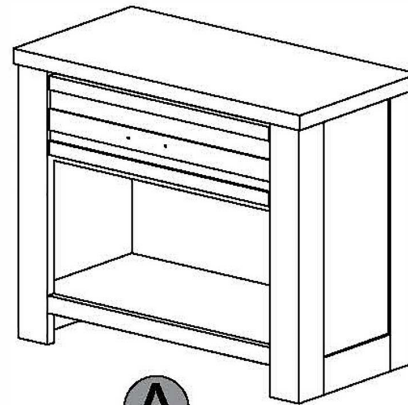

PARTS LIST / LISTE DES PIÈCES / LISTA DE PIEZA

ITEM / NO D'ARTICLE / ARTICULO NO.: 191B1498DB/GY- 4

DESCRIPTION / DESCRIPCION : NIGHTSTAND / TABLE DE CHEVET / MESA DE NOCHE

WARNING

Children have died from furniture tipover. To reduce the risk of furniture tipover .

- ALWAYS install tipover restraint provided
- NEVER put a TV on this product .
- NEVER allow children to stand, climb or hang on drawers, doors, or shelves .
- NEVER open more than one drawer at a time.
- Place heaviest items in the lowest drawers.

*This is a permanent label.
Do not remove!*

A

x1 NightStand
x1 Table De Chevet
x1 Mesa De Noche

***Replaceable Part**

ASSEMBLY INSTRUCTION / NOTICE DE MONTAGE/ INSTRUCCIONES DE MONTAJE

ITEM / NO D'ARTICLE / ARTICULO NO.: 191B1498DB/GY- 4

DESCRIPTION / DESCRIPCION : NIGHTSTAND / TABLE DE CHEVET / MESA DE NOCHE

REPLACEABLE PART/ PARTIE REMPLACABLE/ PARTE REEMPLAZABLE
ITEM / NO D'ARTICLE / ARTICULO NO.: 191B1498DB/GY- 4
DESCRIPTION / DESCRIPCION : NIGHTSTAND / TABLE DE CHEVET / MESA DE NOCHE