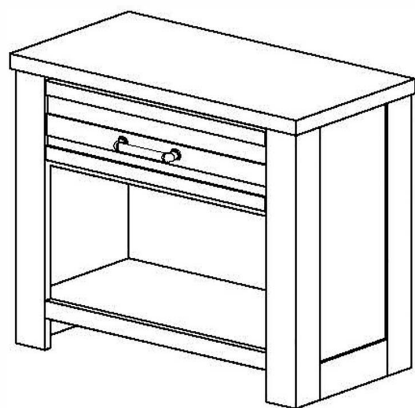

REPLACEABLE PART/ PARTIE REMPLACABLE/ PARTE REEMPLAZABLE
ITEM / NO D'ARTICLE / ARTICULO NO.: 191B1498DB/GY- 4
DESCRIPTION / DESCRIPCION : NIGHTSTAND / TABLE DE CHEVET / MESA DE NOCHE

WARNING

Children have died from furniture tipover. To reduce the risk of furniture tipover .

- ALWAYS install tipover restraint provided
- NEVER put a TV on this product .
- NEVER allow children to stand, climb or hang on drawers, doors, or shelves .
- NEVER open more than one drawer at a time.
- Place heaviest items in the lowest drawers.

*This is a permanent label.
Do not remove!*

x1 RCS076-PULL -Common Pull with Screw *
Tirer +vis
Tire+tornillo

x1 COMGLIDE-10-35 -Drawer Glide *
Tiroir Glide
Deslizamiento del cajón

x2 RC-FG-BLACK -Black Leveler *
Patin ré glable
Nivelador

x2 RC-BR-NAIL -plastic nail *
clou en plastique
clavo de plástico

*Replaceable Part