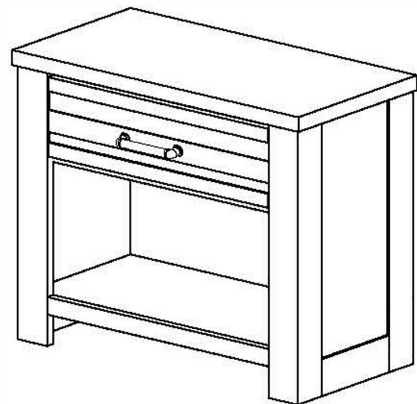

PARTS LIST / LISTE DES PIÈCES / LISTA DE PIEZA

ITEM / NO D'ARTICLE / ARTICULO NO.: 191B1498DB/GY- 4

DESCRIPTION / DESCRIPCION : NIGHTSTAND / TABLE DE CHEVET / MESA DE NOCHE

WARNING

Children have died from furniture tipover. To reduce the risk of furniture tipover .

- ALWAYS install tipover restraint provided
- NEVER put a TV on this product .
- NEVER allow children to stand, climb or hang on drawers, doors, or shelves .
- NEVER open more than one drawer at a time.
- Place heaviest items in the lowest drawers.

*This is a permanent label.
Do not remove!*

A

x1 NightStand
x1 Table De Chevet
x1 Mesa De Noche

***Replaceable Part**

ASSEMBLY INSTRUCTION / NOTICE DE MONTAGE/ INSTRUCCIONES DE MONTAJE

ITEM / NO D'ARTICLE / ARTICULO NO.: 191B1498DB/GY- 4

DESCRIPTION / DESCRIPCION : NIGHTSTAND / TABLE DE CHEVET / MESA DE NOCHE

REPLACEABLE PART/ PARTIE REMPLACABLE/ PARTE REEMPLAZABLE
ITEM / NO D'ARTICLE / ARTICULO NO.: 191B1498DB/GY- 4
DESCRIPTION / DESCRIPCION : NIGHTSTAND / TABLE DE CHEVET / MESA DE NOCHE