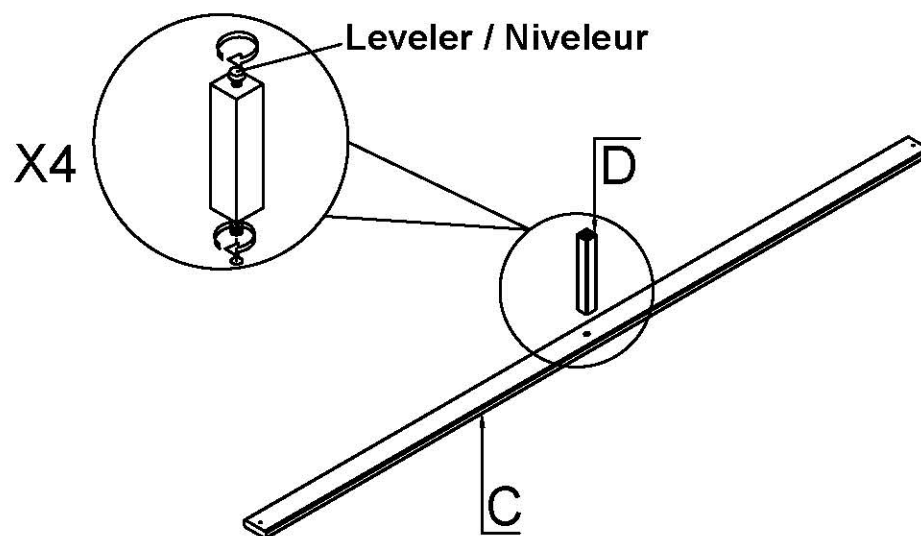

STEP 2 / ÉTAPE 2