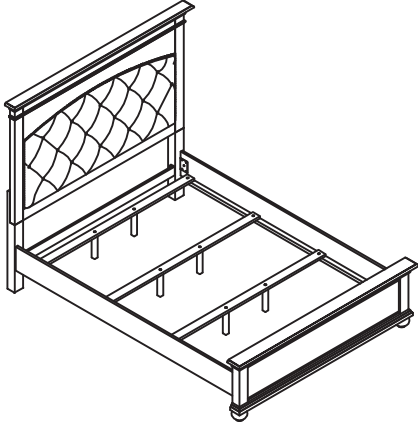

**ABOVE HARDWARE ARE PACKED IN 1400-1/1400K-1 FOR ASSEMBLY

**Le quincaillerie au dessus est dans #1400-1 / 1400K-1 pour l'assemblage

STEP 1 / ÉTAPE 1

STEP 2 / ÉTAPE 2

ASSEMBLY INSTRUCTIONS INSTRUCTIONS D'ASSEMBLAGE

KING HEADBOARD / TÊTE DE LIT - TRES GRAND LIT KING FOOTBOARD & SLAT/ PIED DE LIT - TRES GRAND LIT & LATTES QUEEN/EK/CK SIDE RAIL / LONGERONS/CK LONGERONS - GRAND LIT / TRES GRAND LIT

Thank you for purchasing this product. Please take time to read and follow the instructions below. Check that you have all parts and hardware before assembly. Parts apparently missing are often found in the packing materials. If you do not have all the parts listed, have your dealer contact us and they will be sent to you immediately.