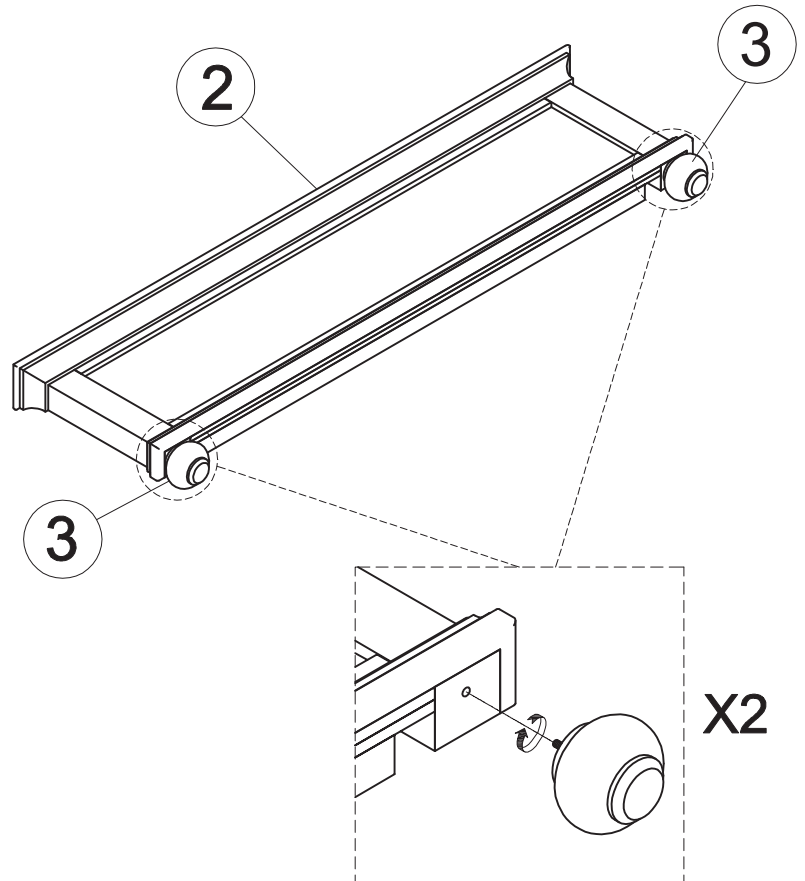

HARDWARE LISTS / LISTE DE QUINCAILLERIE

No.	Description	Size	Sketch	Q'ty
A	Screw / Vis	# 4 x 30mm		8PCS

**ABOVE HARDWARE ARE PACKED IN 1400K-2 FOR ASSEMBLY

**Le quincaillerie au dessus est dans #1400K-2 pour l'assemblage

** SCREWDRIVER (NOT PROVIDED).

** Tournevis (Non fourni)