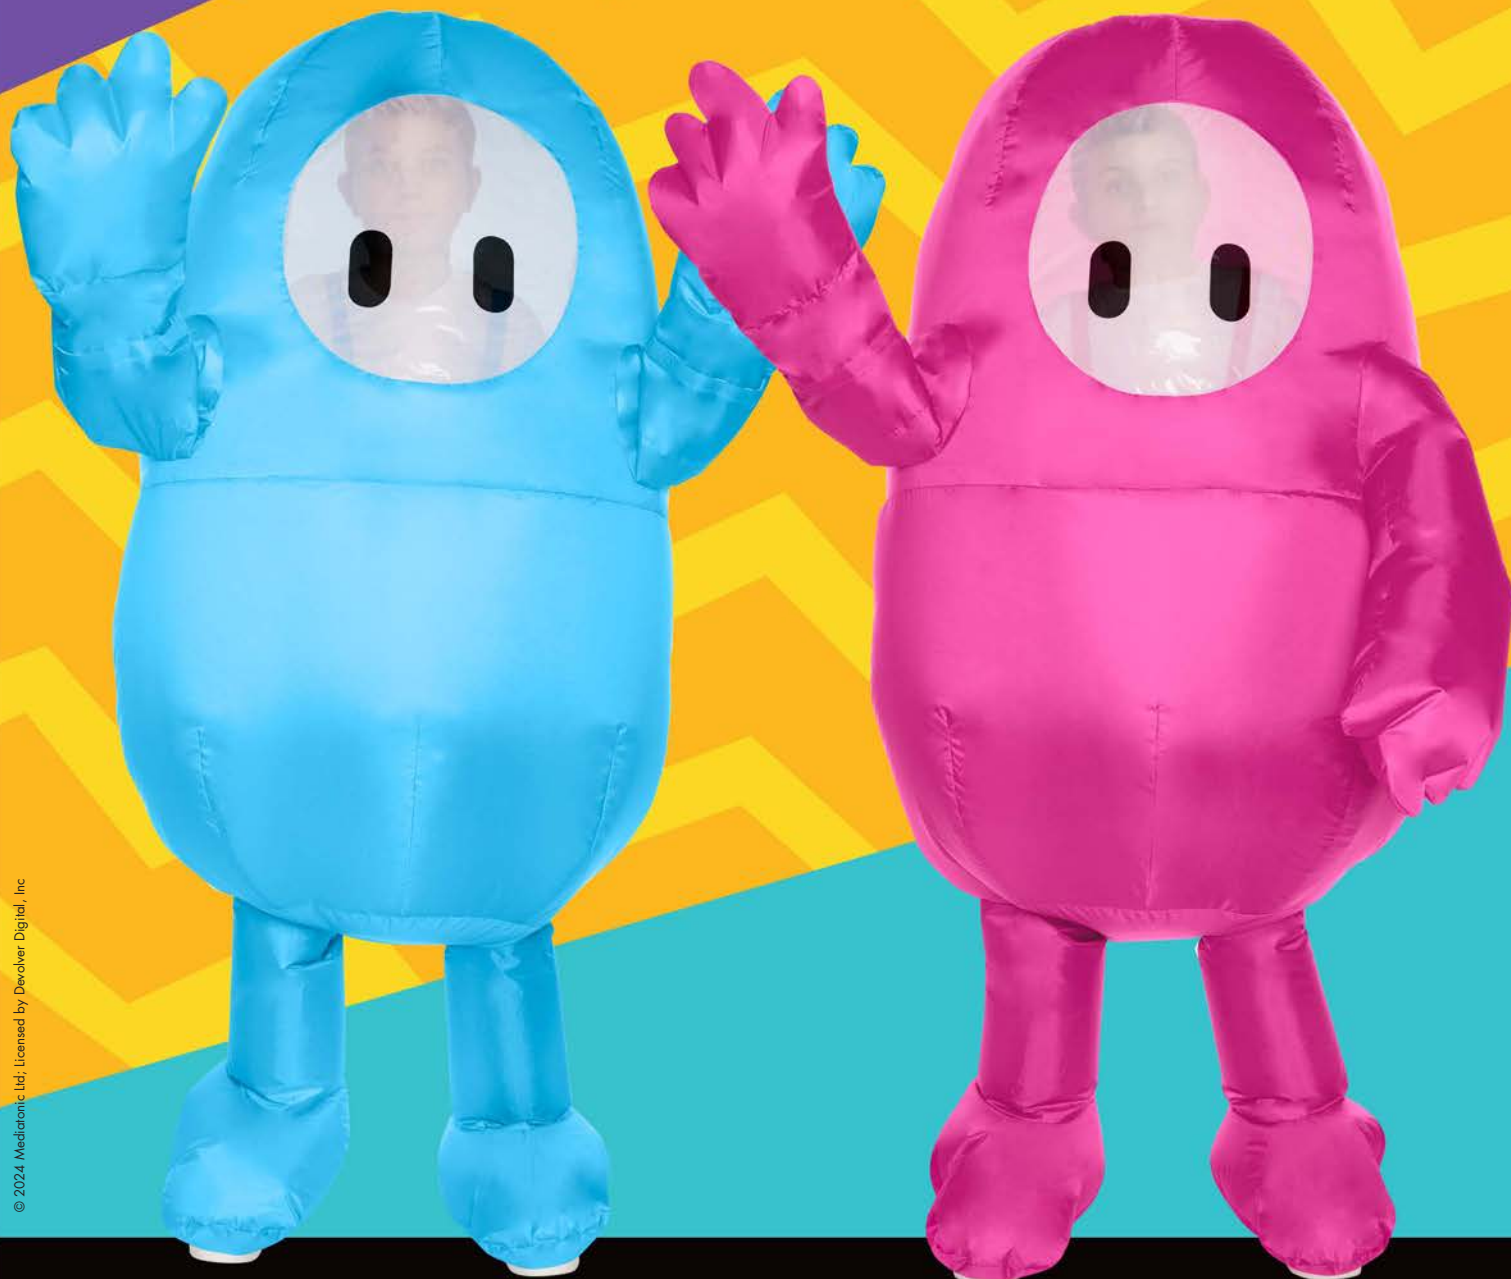

FALL GUYS

© 2024 Medtronic Ltd., Licensed by Devolver Digital, Inc

107922 BLUE INFLATABLE

Child Costume Includes:
Inflatable jumpsuit with attached fan.

One size fits children up to size 14

Pack: 6

107932 PINK INFLATABLE

Child Costume Includes:
Inflatable jumpsuit with attached fan.

One size fits children up to size 14

Pack: 6