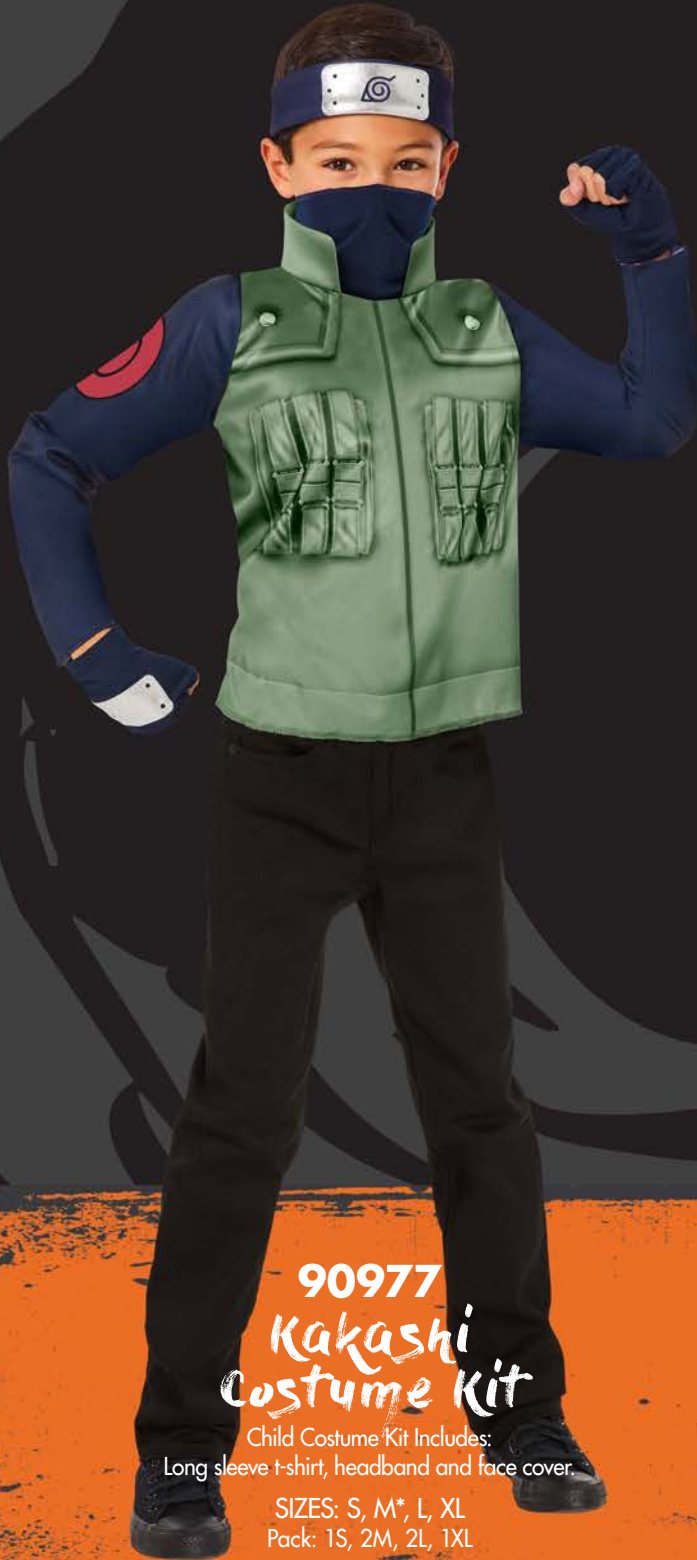

One Size fits most
Case Pack: 12, MOQ 12

NARUTO SHIPPUDEN

90950KA ADULT
90950K CHILD
Kakashi Headpiece

Accessory
Case Pack: 12, MOQ 12

90950N
Naruto Headpiece

Child Accessory
Case Pack: 12, MOQ 12

NARUTO SHIPPUDEN