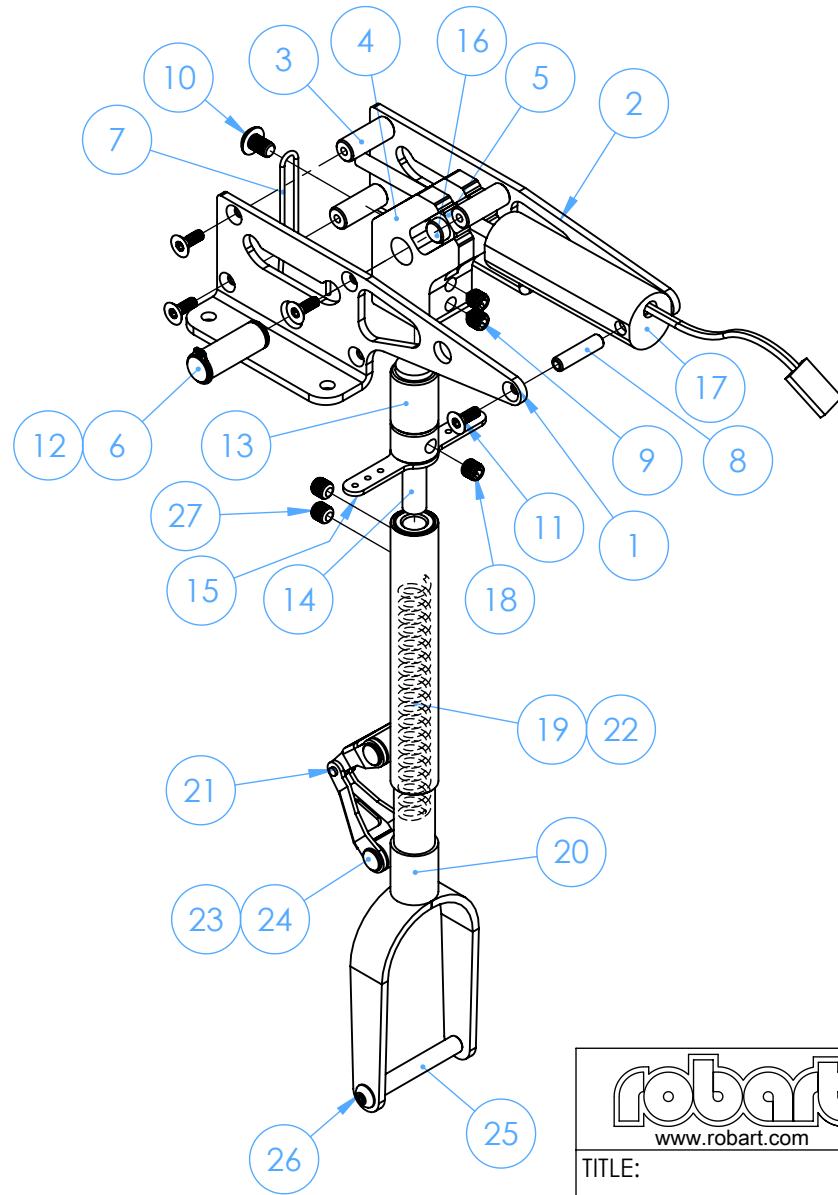

### SPARE PARTS LIST

QTY.	ITEM NO.	DESCRIPTION	PART NUMBER
1	1	90 DEG FRAME (LH)	630001M
3	2	FRAME SPACER	630005M
1	3	90 DEG FRAME (RH)	630002M
1	4	TRUNION PIN	630333M
1	5	MAIN GEAR TRUNION	630003M
2	6	CAM FOLLOWER	630011M
8	7	4-40 X 5/16 TORX FMS ZINC	1065F
2	8	PIN RETAINING RING	1132F
2	9	#10-32 X 5/16" SET SCREW	1077F
1	10	630 SERIES ACTUATOR	630E102A
1	11	ACTUATOR CAM PIN	630E-003M
1	12	FRAME SPACER (SMALL)	530021M
1	13	UPPER STRUT WELDMENT	EPC21104A
1	14	CONNECTING LINK	667103A
1	15	OLEO RAM WELDMENT	677106A
1	16	RH OFFSET	677103A
1	17	LH OFFSET	677104A
1	18	CLEVIS PIN	620012M
2	19	CLEVIS PIN	150002M
3	20	E-CLIP	1039F
1	21	COMPRESSION SPRING	150019P
1	22	AXLE BAG ASSEMBLY	670142A

	NAME	DATE
DRAWN	N.MARC	25APR14
CHECKED		

625 N. 12TH ST.  
 ST. CHARLES, IL 60174  
 PH: 630-584-7616  
 FX: 630-584-3712

TITLE:

**ESM PC-21 MAIN GEAR  
 SPARE PARTS LIST**

**ESMPC-21ESPM** REV -

## SPARE PARTS LIST

QTY.	ITEM NO.	DESCRIPTION	PART NUMBER
1	1	90 DEG FRAME (LH)	630001M
1	2	90 DEG FRAME (RH)	630002M
3	3	FRAME SPACER	630005M
1	4	MAIN GEAR TRUNION	630003M
2	5	CAM FOLLOWER	630011M
1	6	TRUNION PIN	630333M
1	7	STEERING WIRE	630021M
1	8	FRAME SPACER (SMALL)	530021M
2	9	#10-32 X 5/16" SET SCREW	1077F
1	10	#8-32 X 1/4" BHSMS	1133F
8	11	4-40 X 5/16 TORX FMS ZINC	1065F
2	12	PIN RETAINING RING	1132F
1	13	STEERING BUSHING	WB25211M
1	14	PIVOT PIN (AXLE)	145133M
1	15	STEERING ARM	WB25204A
1	16	ACTUATOR CAM PIN	630E-003M
1	17	ELECTRIC ACTUATOR	630E-102P
1	18	#10-32 X 3/16 SET SCREW	1199F
1	19	UPPER STRUT WELDMENT	EPC21202A
1	20	OLEO RAM WELDMENT	674104A
1	21	TORQUE LINK ASSEMBLY	620112A
1	22	COMPRESSION SPRING	150019P
2	23	CLEVIS PIN	620012M
2	24	E-CLIP	1039F
1	25	AXLE	159005M
2	26	6-32 X 1/4 BUTTON HD SOC	1020F
2	27	#10-32 X 3/16 SET SCREW	1199F