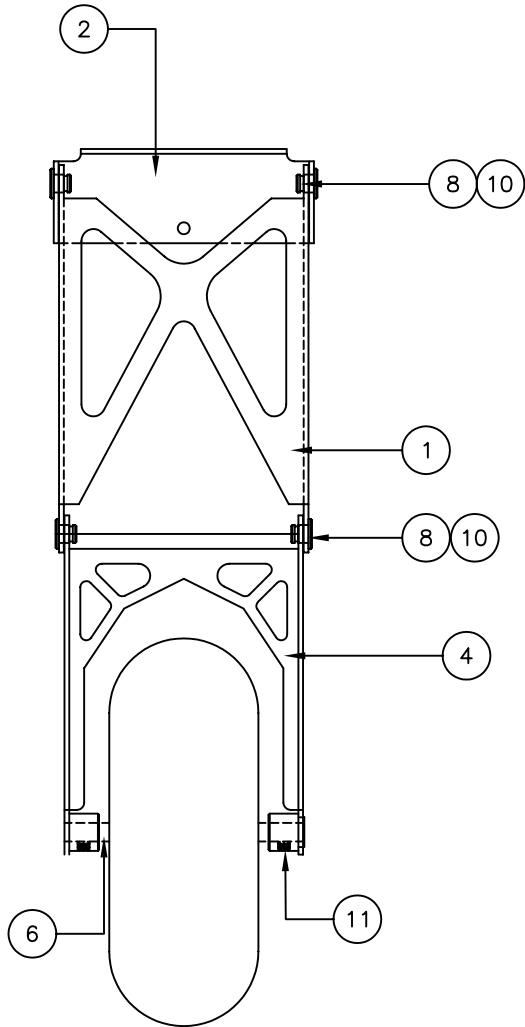

** THIS IS YOUR SPARE PARTS LIST. SAVE FOR FUTURE REFERENCE, ORDER BY PART NUMBER. CURRENT PRICES WILL BE QUOTED.**

SPARE PARTS LIST

QTY	ITEM	DESCRIPTION	ASS'Y/PART #
1	1	UPPER TRUNION FRAME	619011M
1	2	TRUNION MOUNTING FRAME	619012M
1	3	YOKE MOUNT	619013M
1	4	LOWER TRUNION ASSEMBLY - OUT OF STOCK	
1	5	REAR YOKE ASSEMBLY	619102A
1	6	AXLE	619017M
1	7	CLEVIS PIN	150018M
6	8	CLEVIS PIN	150033M
1	9	CYLINDER ASS'Y W/MOUNTING BRACKET	165200A
7	10	RETAINING RING	1039F
2	11	#6-32 x 1/8" SET SCREW	1060F
12			

CHK'D BY
 DRAWN BY J. REHAK
 DATE 6/02
 MODEL No. 619

MFG. INC.
 625 N. 12TH ST.
 ST. CHARLES, IL
 (630)584-7616

TITLE TOPFLITE DC-3 MAIN
 1/14 SCALE
 GEAR RETRACTS

906-061M

FACTORY REPAIR FEE= \$25.00 PLUS PARTS