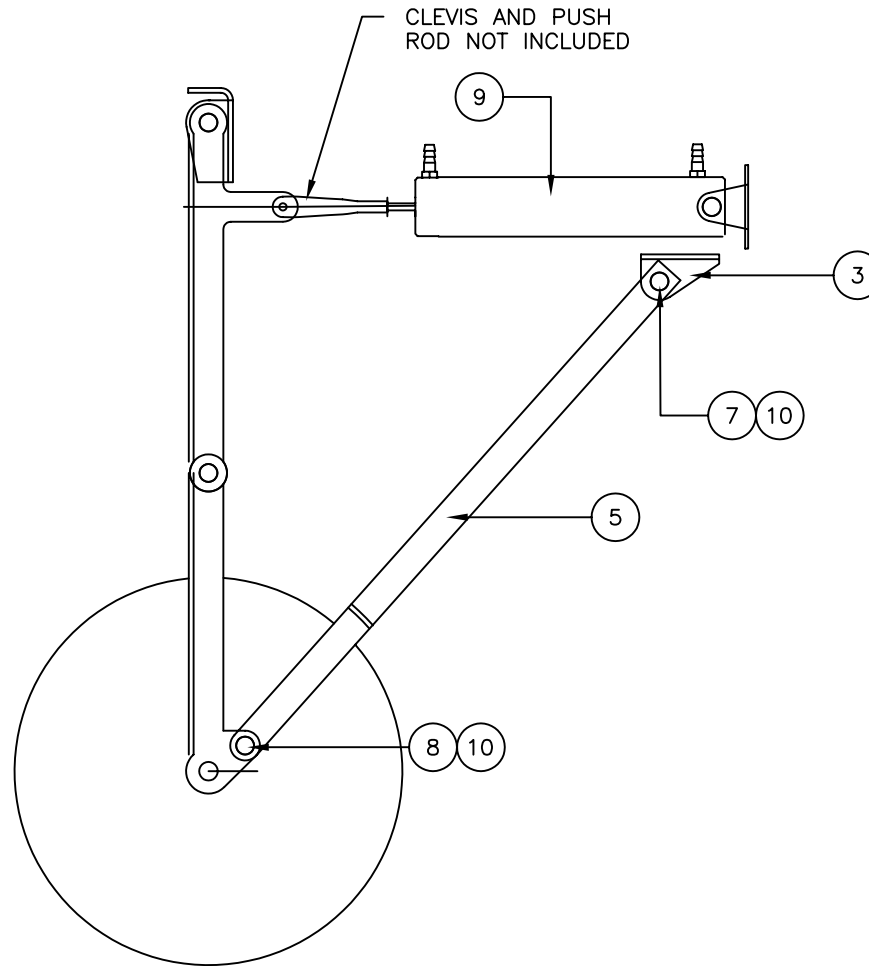

** THIS IS YOUR SPARE PARTS LIST. SAVE FOR FUTURE REFERENCE, ORDER BY PART NUMBER. CURRENT PRICES WILL BE QUOTED.**

SPARE PARTS LIST

QTY	ITEM	DESCRIPTION	ASS'Y/PART #
1	1	UPPER TRUNION FRAME	619011M
1	2	TRUNION MOUNTING FRAME	619012M
1	3	YOKE MOUNT	619013M
1	4	LOWER TRUNION ASSEMBLY - OUT OF STOCK	
1	5	REAR YOKE ASSEMBLY	619102A
1	6	AXLE	619017M
1	7	CLEVIS PIN	150018M
6	8	CLEVIS PIN	150033M
1	9	CYLINDER ASS'Y W/MOUNTING BRACKET	165200A
7	10	RETAINING RING	1039F
2	11	#6-32 x 1/8" SET SCREW	1060F
12			

CHK'D BY
 DRAWN BY J. REHAK
 DATE 6/02
 MODEL No. 619

MFG. INC.
 625 N. 12TH ST.
 ST. CHARLES, IL
 (630)584-7616

TITLE TOPFLITE DC-3 MAIN
 1/14 SCALE
 GEAR RETRACTS

906-061M

FACTORY REPAIR FEE= \$25.00 PLUS PARTS