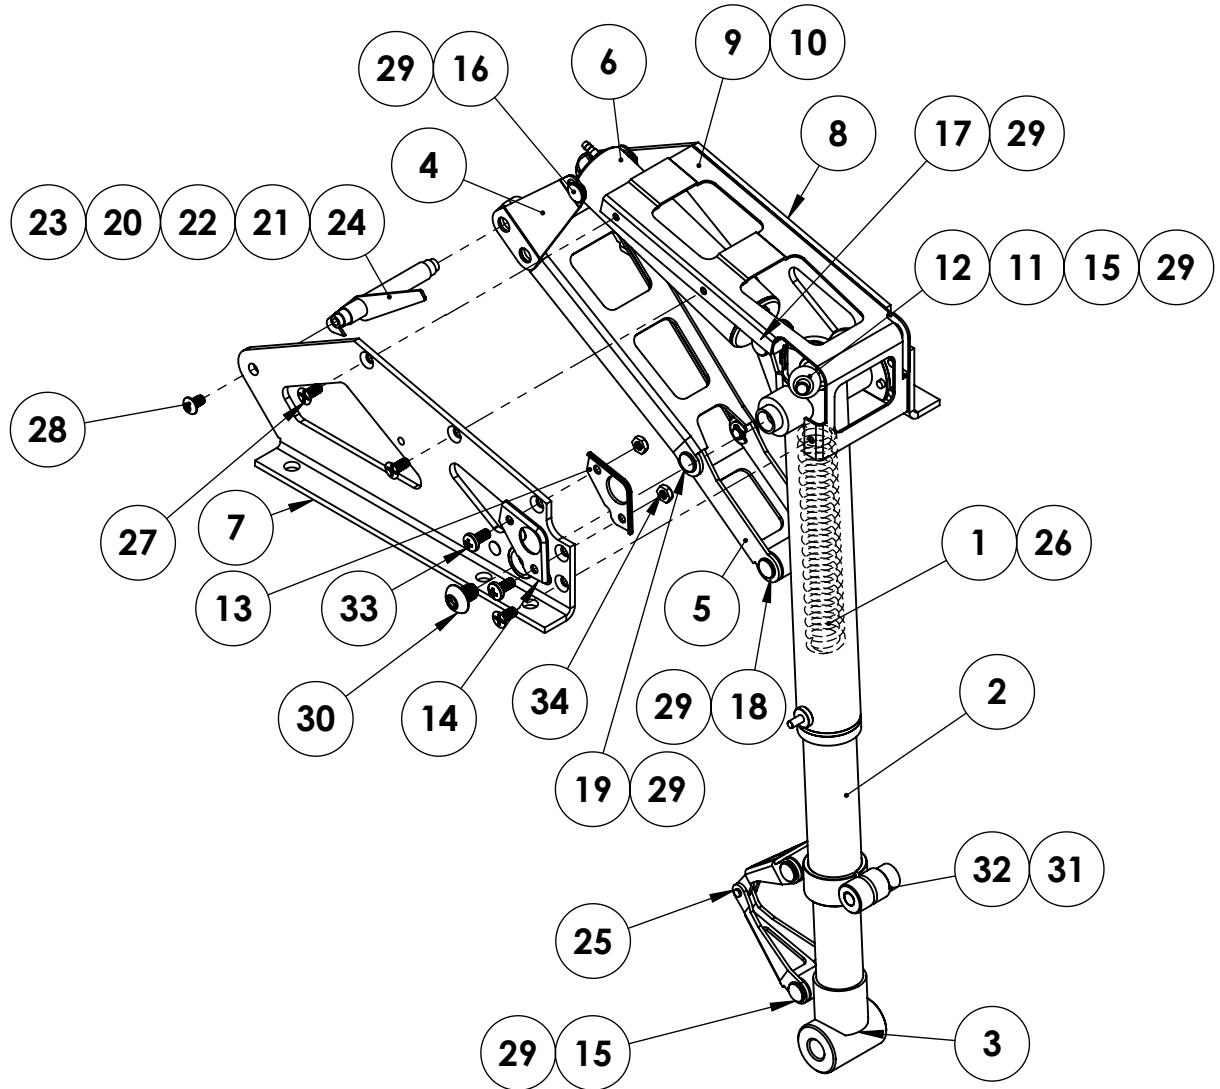

## SPARE PARTS LIST

QTY.	ITEM NO.	DESCRIPTION	PART #
1	1	TRUNION ASSEMBLY	150504A
1	2	ROTATION STRUT	150505A
1	3	OLEO RAM WELDMENT	151106A
1	4	LIFT YOKE ASSEMBLY	150105A
1	5	LOWER LIFT LINK - 90 DEG	150028M
1	6	CYLINDER ASSEMBLY	150108A
1	7	SIDE FRAME ASSEMBLY (RH)	150507A
1	8	SIDE FRAME ASSEMBLY (LH)	150508A
1	9	SPACER BRACKET-RH	150051M
1	10	SPACER BRACKET-LH	150050M
1	11	CAM FOLLOWER	150106A
1	12	CAM BALL	150032M
1	13	CAM FRAME - RH	150047M
1	14	CAM FRAME- LH	150049M
3	15	CLEVIS PIN	150002M
1	16	CYLINDER CLEVIS PIN	150012M
1	17	CLEVIS PIN	150018M
1	18	CLEVIS PIN	150010M
2	19	CLEVIS PIN	150033M
1	20	LIFT YOKE PIVOT PIN	150004M
1	21	LATCH SPACER	150001M
1	22	LATCH SPACER	150005M
1	23	LATCH PAWL	150003M
1	24	LATCH SPRING	102008M
1	25	TORQUE LINK ASSEMBLY	150107A
1	26	COMPRESSION SPRING	151019P
8	27	#4 X 1/4 PPHMS	1026F
2	28	#4-40 x 3/16" BHSMS	1022F
8	29	E-CLIP	1039F
2	30	#10-32 X 1/4 BHCS	1021F
1	31	ADJ. TORQUE LINK MOUNT-RH	150112A
1	32	ADJ. TORQUE LINK MOUNT-LH	150113A
2	33	#4-40 X 1/4" BHMS	1047F
2	34	#4-40 HEX NUT	1035F

	NAME	DATE
DRAWN	N.MARC	14NOV13
CHECKED		

625 N. 12TH ST.  
 ST. CHARLES, IL 60174  
 PH: 630-584-7616  
 FX: 630-584-3712

TITLE: **HEAVY DUTY 9"  
 STRAIGHT STRUT 150  
 STYLE RETRACT**

**150HD9SP**

REV -