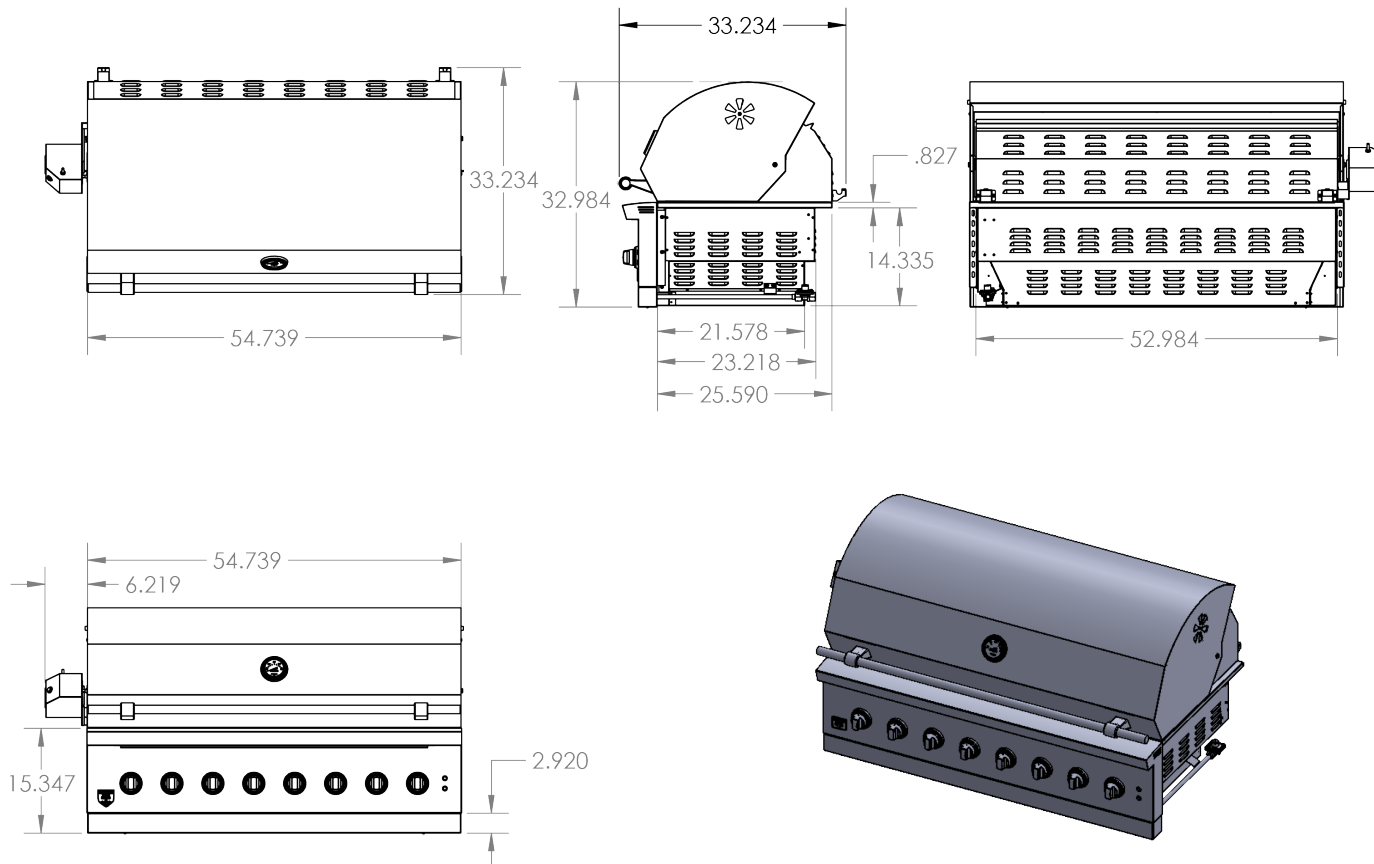

## 54" ENCORE GRILL - BUILT-IN

SKU: ENC54

### DISCLAIMER

We recommend adding a 1/4" (.25) to the inner dimension to ensure the unit fits properly in the build out.