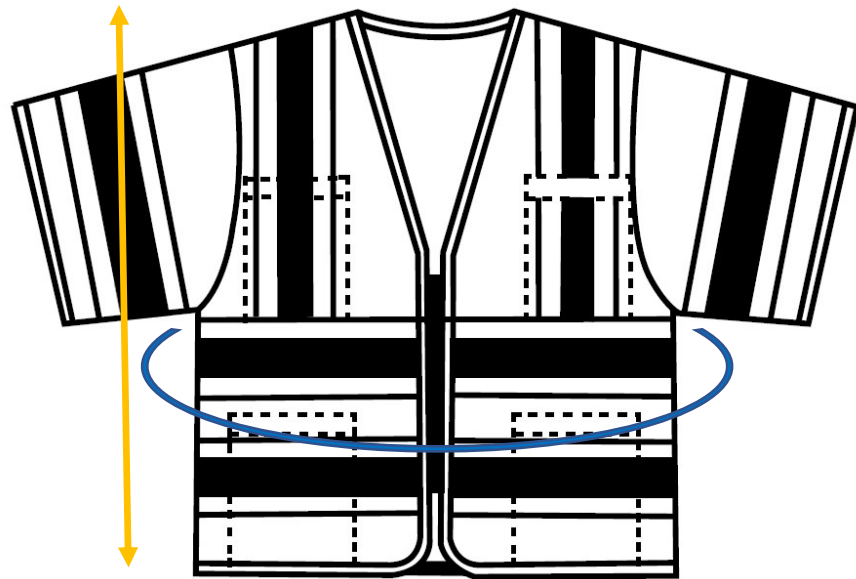

NORTHMON SAFETY

NORTHMON SAFETY VEST 102 Series - NM-SV-102-YW

SIZE CHART (Inches)

Size	Chest Size	Length
S	44	27
M	46	27
L	48	27
XL	50	28
2XL	54	28
3XL	58	28