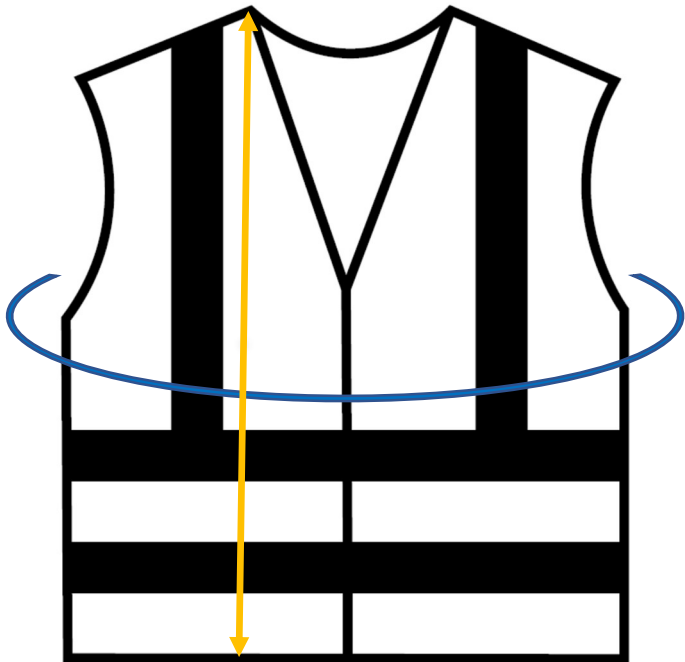

NORTHMON SAFETY

NORTHMON SAFETY VEST 101 Series - NM-SV-101-YW

SIZE CHART (Inches)

| Size | Chest Size | Length |
|-----------|------------|--------|
| S / M | 46 | 27 |
| L / XL | 50 | 28 |
| 2XL / 3XL | 54 | 28.5 |