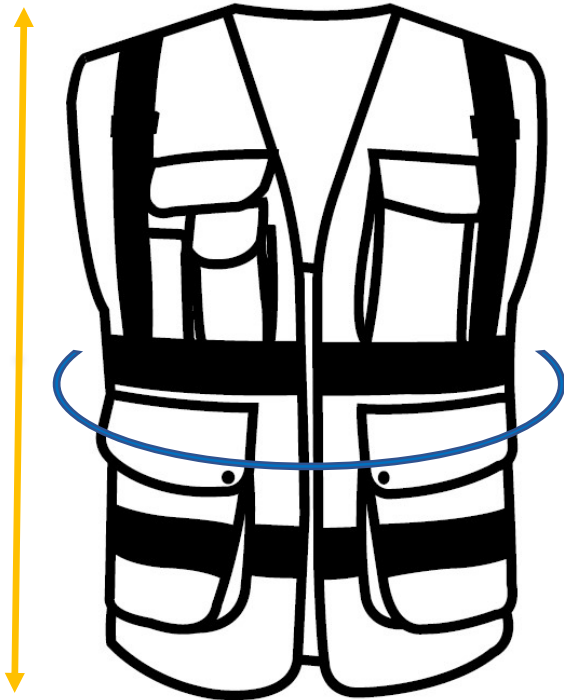

NORTHMON SAFETY

NORTHMON SAFETY VEST 100 Series - NM-SV-100-YW

SIZE CHART (Inches)

Size	Chest Size	Length
S	42	27
M	44	27
L	46	28
XL	49	29
2XL	54	29
3XL	58	29