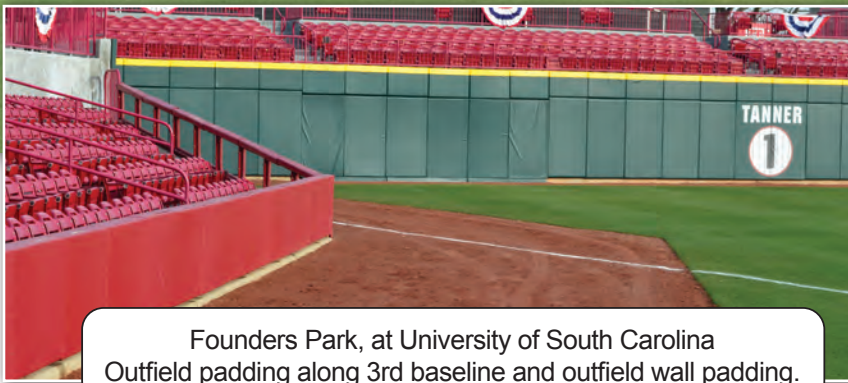

FIELD WALL PADDING

Founders Park, at University of South Carolina
Outfield padding along 3rd baseline and outfield wall padding.

CUSTOM STADIUM PADDING

- 18 oz. coated vinyl, 15 colors
- 2 styles: WPS wood backed and EWM non-wood backed
- Vent holes in bottoms
- Standard heights from 4' to 8'
- Standard widths from 2' to 4'
- Available with custom graphics
- Custom sizing available
- Home run stripe available in 15 colors