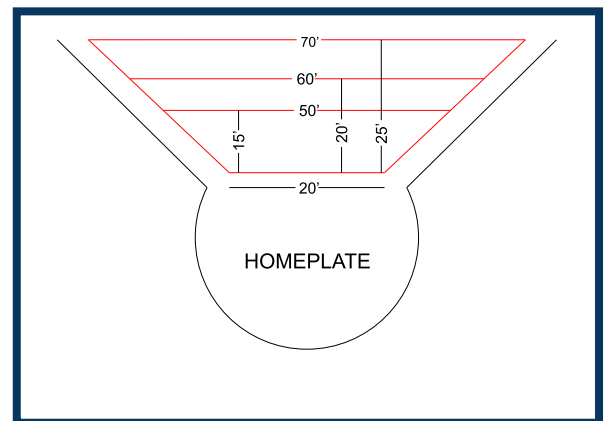

Titan Turf Protectors