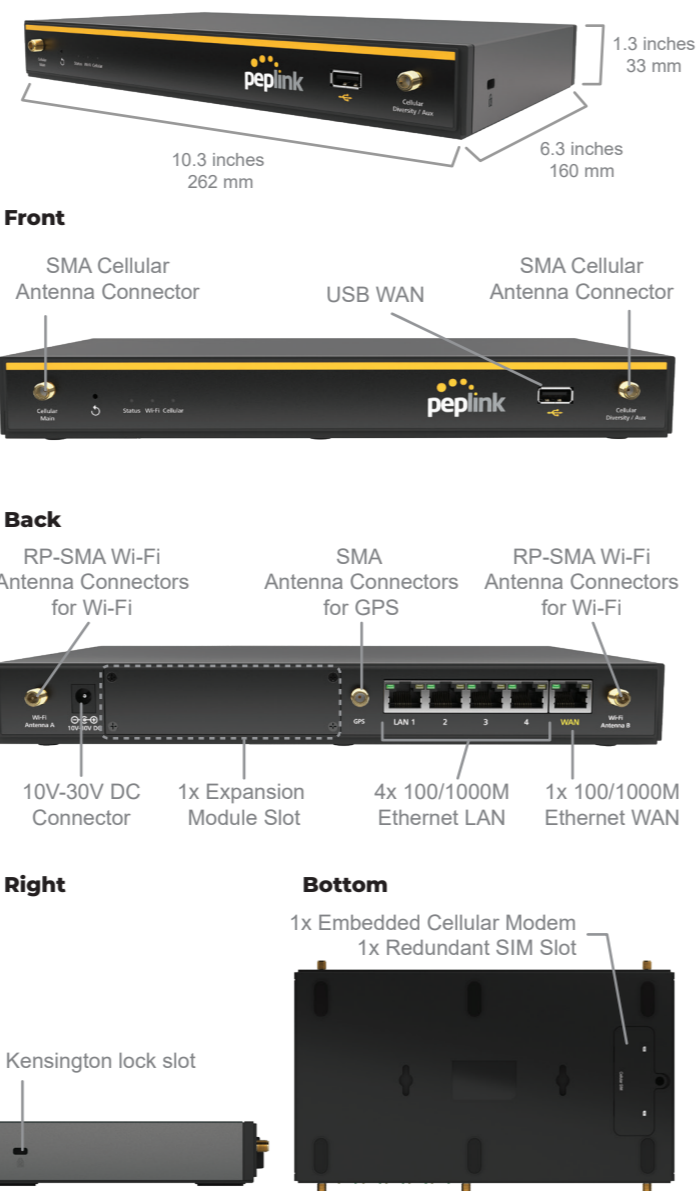

Base Chassis

Balance 20X	
WAN Interface	1 x GE, 1x Embedded LTE/LTE-A Modem 1x USB Interface 1x Expansion Module (Optional)
SpeedFusion Hot Failover	● ^
SpeedFusion WAN Smoothing	● ^
SpeedFusion Bandwidth Bonding	● ^
Number of PepVPN SpeedFusion Peers	2/5 !
LAN Interface	4x GE
Wi-Fi Interface	Simultaneous 802.11ac wave 2/ac/a/n and 802.11b/g/n
Stateful Firewall Throughput	900Mbps
PepVPN / SpeedFusion Throughput	No Encryption: 100Mbps 256-bit AES: 60 Mbps
Recommended Users	1-60
Downlink/Uplink Datarate	300Mbps/150Mbps (LTE-A Modem) 150Mbps/50Mbps (LTE Modem)
IP Passthrough	●
Antenna Connectors	2x SMA Antenna Connectors 2x RP-SMA Wi-Fi Antenna Connectors 1x GPS SMA Antenna Connectors
Power Input	DC Jack: 10V - 30V
Power Consumption	6.83 W (nominal, with FlexModule Mini LTE-A) 28 W (max.)
Dimensions	6.3 x 10.3 x 1.3 inches 160 x 262 x 33 mm
Weight	1.74 pounds / 0.67 kg
Operating Temperature	14° – 113°F / -10° – 45°C
Humidity	15% – 95% (non-condensing)
Certifications	FCC, CE, RoHS
Warranty	1-Year Limited Warranty
Package Content	Balance 20X, 12V3A Power Supply (ACW-602), 2x LTE Antennas (ACW-813 or ACW-234) 1x GPS Antenna (ACW-232) 2x Wi-Fi Dual Band Antennas (ACW-341)

^ Requires PrimeCare Subscription, complimentary for the first year.
! 2 PepVPN Peers are enabled by default. 5 PepVPN Peers are enabled with PrimeCare Subscription, complimentary for the first year.

Peplink Balance 20X

Futureproof SD-WAN Router for Small Businesses and Branches

Add Cellular Backup

Back up your xDSL with a cellular link (up to two with the FlexModule Mini) and redundant SIM cards. When a line goes down, your office won't even notice.

Need Another LTE?

The Balance 20X has a FlexModule Mini slot which will support all kinds of WAN technology. So when it's time to add a second LTE connection, the Balance 20X will be ready.

Ordering Information