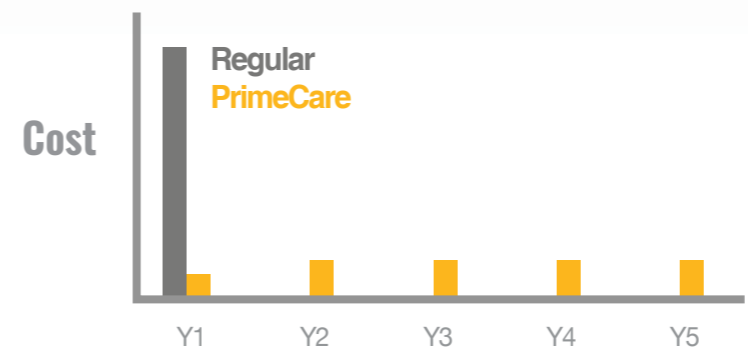

SpeedFusion + InControl² + Warranty

Pay Less Upfront: PrimeCare lowers the entry cost of getting the device you want. Annual subscription gets you a wide range of services.