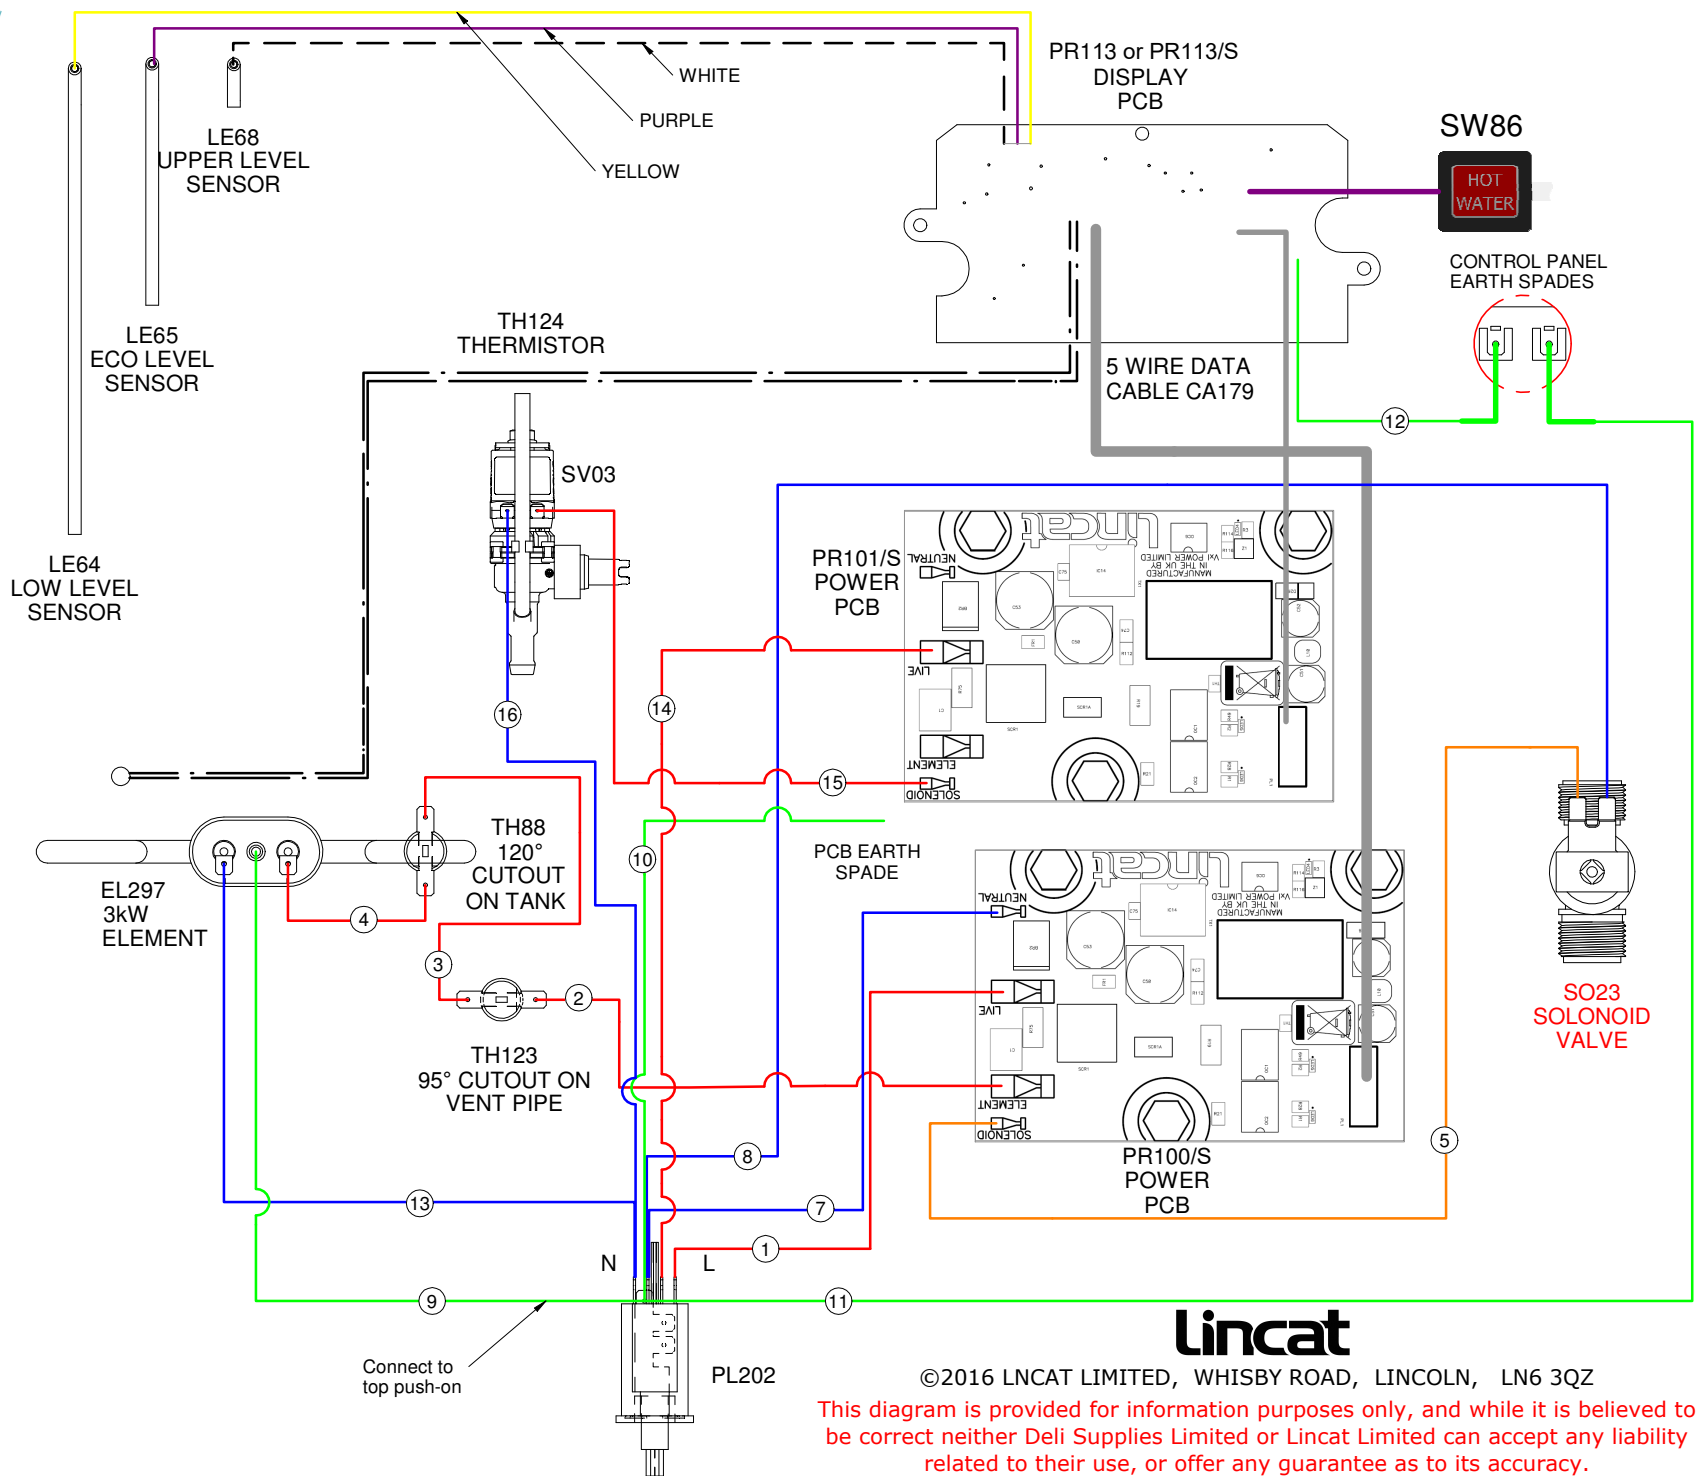

EB3FX/PB Wiring Diagram

Lincat

©2016 LNCAT LIMITED, WHISBY ROAD, LINCOLN, LN6 3QZ

This diagram is provided for information purposes only, and while it is believed to be correct neither Deli Supplies Limited or Lincat Limited can accept any liability related to their use, or offer any guarantee as to its accuracy.