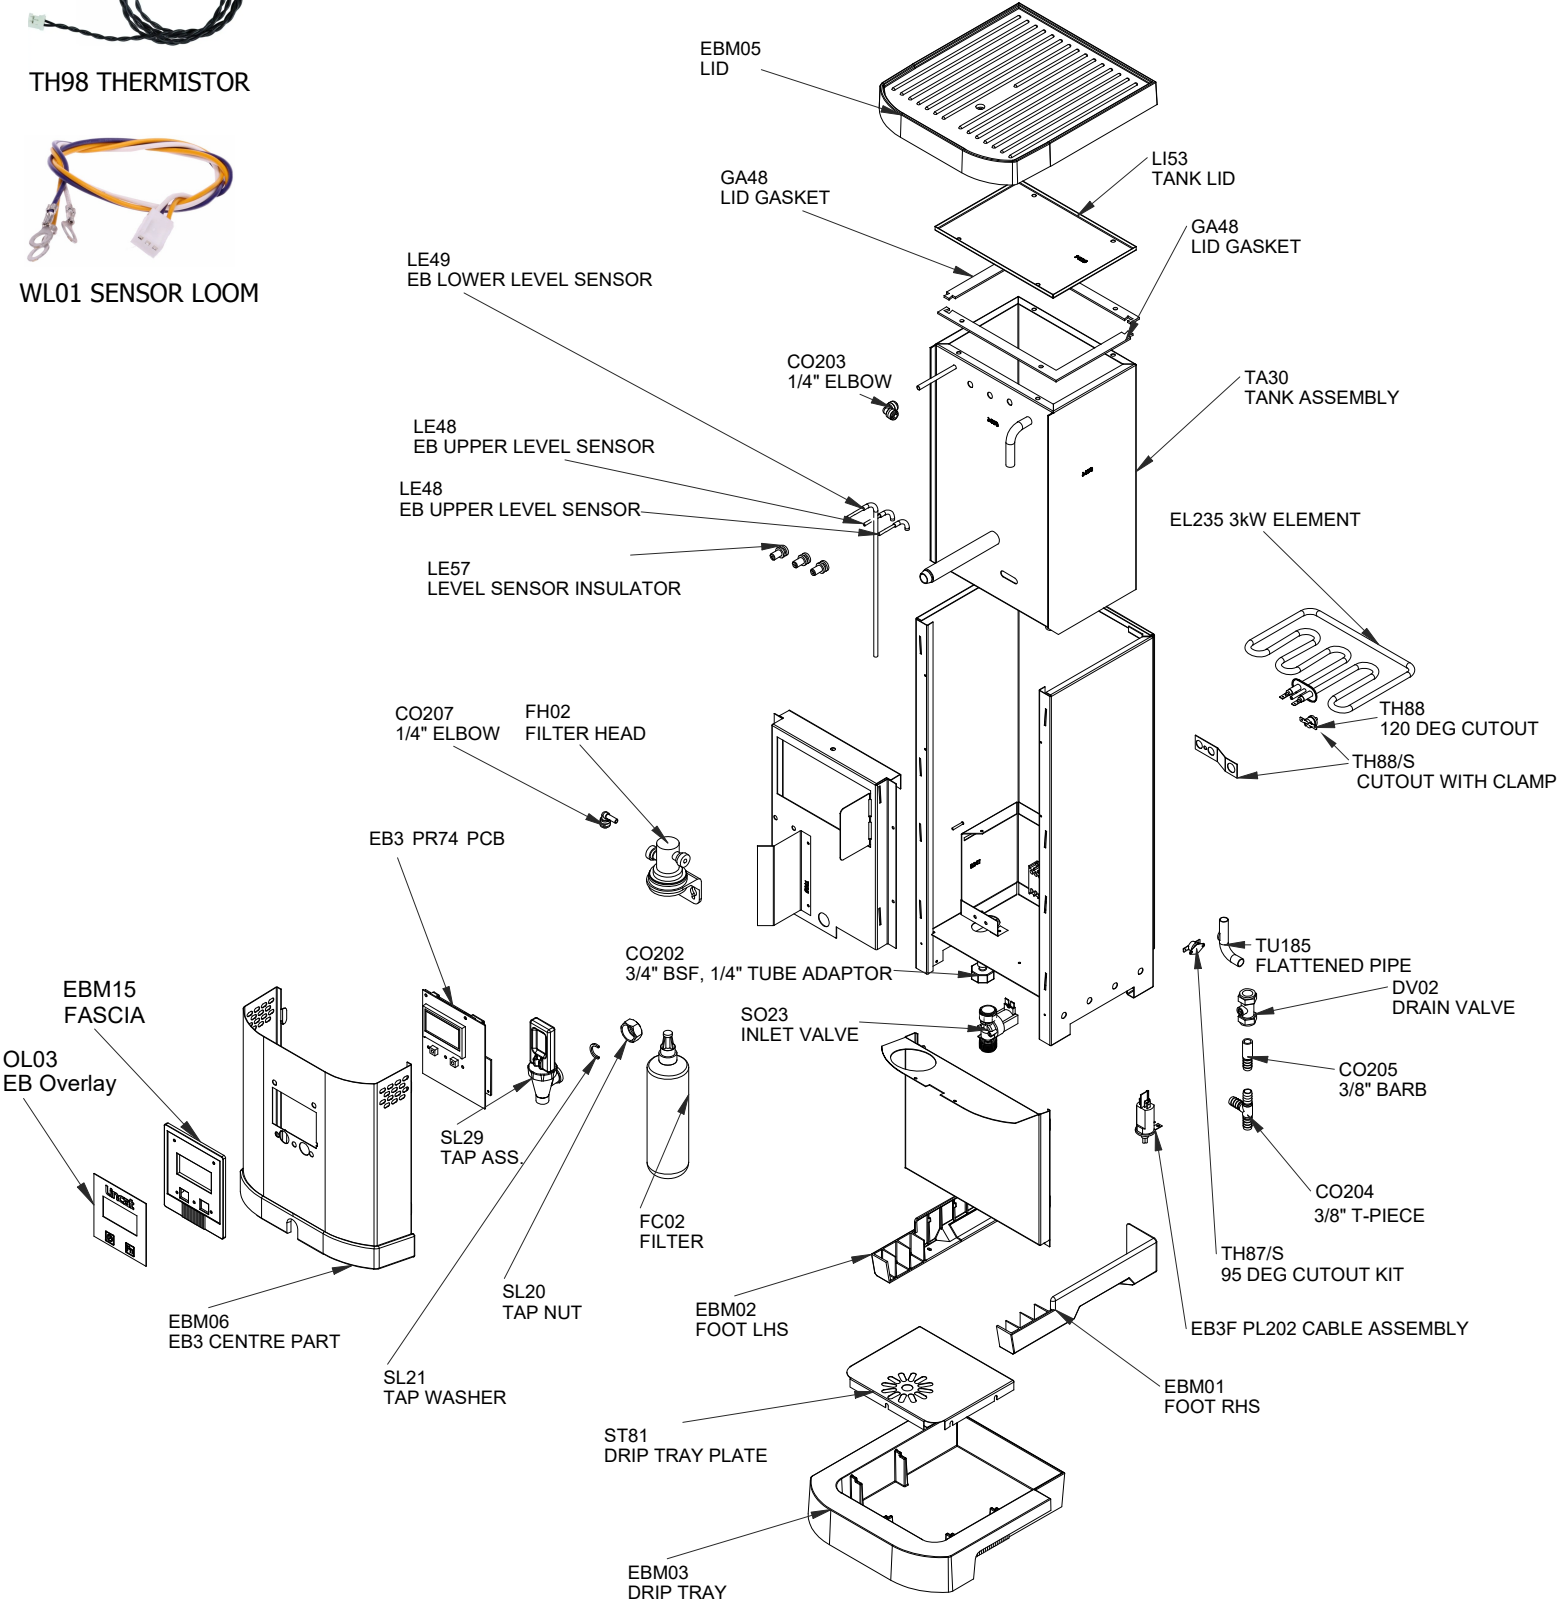

EB3F EXPLODED DRAWING

Additional Parts

TH98 THERMISTOR

WL01 SENSOR LOOM

©22/06/2016 LNCAT LIMITED, WHISBY ROAD, LINCOLN, LN6 3QZ

This diagram is provided for information purposes only, and while it is believed to be correct neither Deli Supplies Limited or Lincat Limited can accept any liability related to their use, or offer any guarantee as to its accuracy.