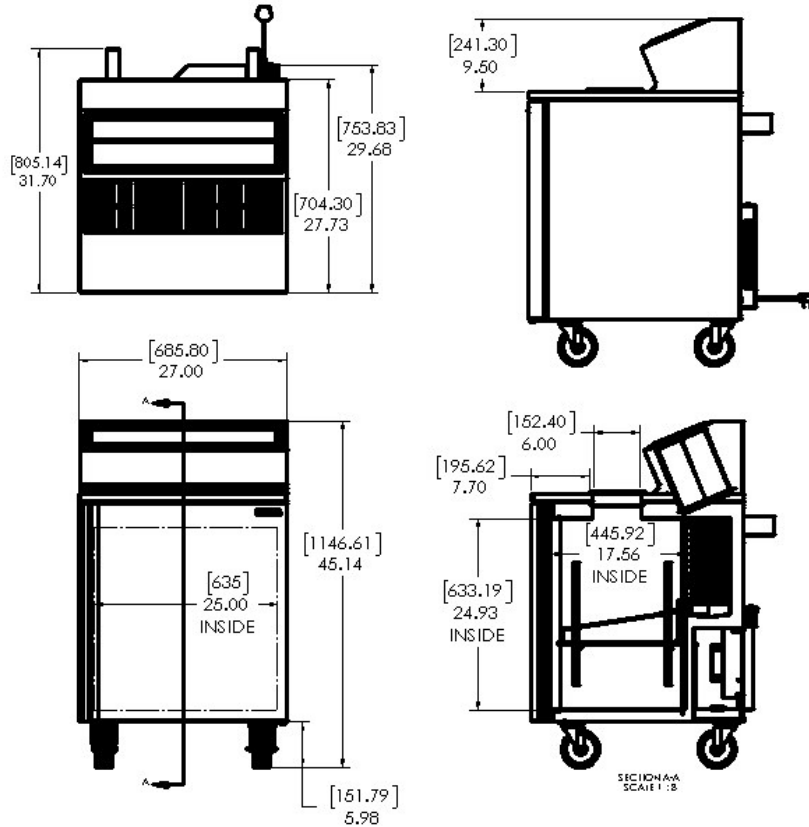

27" Shake Station

Models: SKRN27-RSUS1(115V/60HZ), SKRN27-RSUK1(230V/50-60HZ)

Silver King® is the leader in reliable and energy efficient refrigeration solutions. Our sleek, stainless steel refrigeration equipment is made with the highest quality materials to guarantee everything is kept fresh and meets temperature standards. Our equipment has polyurethane insulation for maximum strength and durability with minimal energy waste.

Standard Features

- Exterior stainless steel with galvanized back and bottom.
- Interior aluminum, coved corners and finished edges for easy cleaning.
- Environmentally friendly polyurethane foamed-in-place insulation for maximum strength and durability.
- Door has polyurethane insulation, stainless steel exterior and extra heavy duty magnetic “Thermo Rubber” door gasket, combined to make the toughest, longest lasting door in the industry.
- CFE-free, 134A refrigerant, hermetically sealed, high efficiency, self contained refrigeration system with automatic defrost and forced air circulation.
- 5” casters are supplied are heavy-duty, threaded into rivnuts, secured to a 12 gauge steel base to ensure durability.
- Standard 8 foot 3-wire power cord with C13 input power plug.
- Heavy gauge stainless steel wire shelves adjustable in 1/2” increments on stainless steel pilasters.
- Limited Warranty: 1-year labor, 1-years part, 5-year compressor (part only), 90-days replacement parts. Warranty is determined by the original equipment manufacturing date for general market.*

Specifications

Dimensions

Model Number	Width in (mm)	Height in (mm)	Depth in (mm)	Gross Shipping Weight lb (kg)	Unit Net Weight lb (kg)	Shipping cu ft (cu m)
SKRN27-RSUS1	27 (685.80)	45.14 (1146.61)	31.70 (805.14)	185 (83.91)	170 (77.11)	34 (.96)
SKRN27-RSUK1	27 (685.80)	45.15 (1146.61)	32.49 (825.17)	185 (83.91)	170 (77.11)	34 (.96)