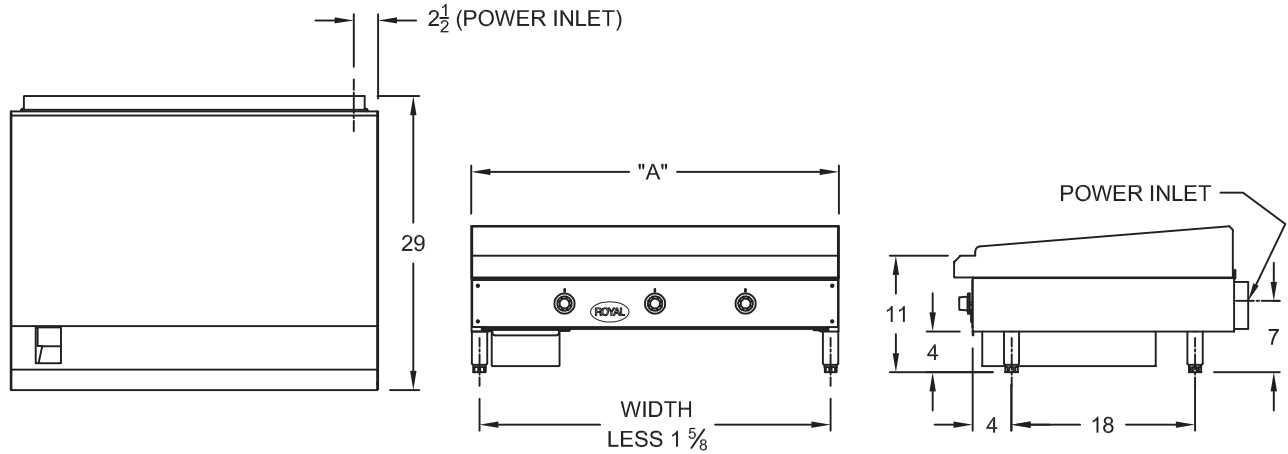

Electric Thermostatic Griddle

Model	Width (A)	Total KW	Voltage	MAX AMPS				Ship Wt.
				1 Phase		3 Phase		
				Inlet 1	Inlet 2	Inlet 1	Inlet 2	
RTGE-12	12"	3.4	208	17				140
			240	15				
RTGE-24	24"	6.8	208	33		16		210
			240	29		25		
RTGE-36	36"	10.2	208	50		29		290
			240	43		26		
RTGE-48	48"	13.2	208	66		39		370
			240	57		31		
RTGE-60	60"	17	208	50	50	29	29	460
			240	43	43	25	25	
RTGE-72	72"	20.4	208	50	50	29	29	540
			240	43	43	25	25	

60" and 72" units have two electrical inlets.

To be installed only in noncombustible surroundings. See installation instructions.

Due to continuing product development to ensure best possible performance, these specifications are subject to change without prior notification.

Royal Range of California, Inc.
3245 Corridor Dr. • Eastvale, CA 91752 • (800) 769-2414 • (951) 360-1600
Fax: (951) 360-7500 • www.royalranges.com • sales@royalranges.com