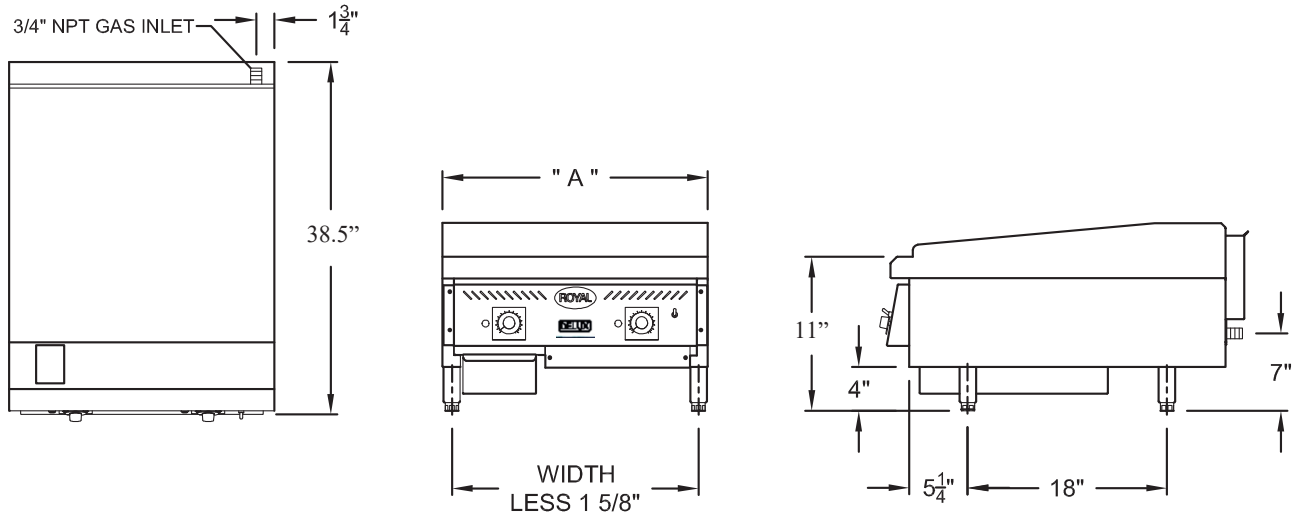

30" Deep Solid State Thermostatic Griddle

Model Number	Width (A)	Number of Thermostats	Number of Burners	Total BTU	Ship Weight
RDSA-24-D	24"	2	2	60,000	325 lbs.
RDSA-36-D	36"	3	3	90,000	465 lbs.
RDSA-48-D	48"	4	4	120,000	605 lbs.
RDSA-60-D	60"	5	5	150,000	750 lbs.
RDSA-72-D	72"	6	6	180,000	900 lbs.

Notes:

Gas Connection:

3/4" NPT on the right hand rear of the appliance.

The pressure regulator (supplied) is to be connected by the installer.

Specify type of gas and altitude, if over 2,000 feet, when ordering.

Electrical: 120V, 60Hz, 1 phase, 1 amp

Provided with 6' power cord fitted with standard 3 prong grounded plug

Gas Pressure:

5" W.C.	Natural Gas
10" W.C.	Propane

Clearances:

	Combustible	Non-Combustible
Rear	6"	0"
Sides	4"	0"

Due to continuing product development to ensure best possible performance, these specifications are subject to change without prior notification.

Royal Range of California, Inc.
3245 Corridor Dr. • Eastvale, CA 91752 • (800) 769-2414 • (951) 360-1600
Fax: (951) 360-7500 • www.royalranges.com • sales@royalranges.com