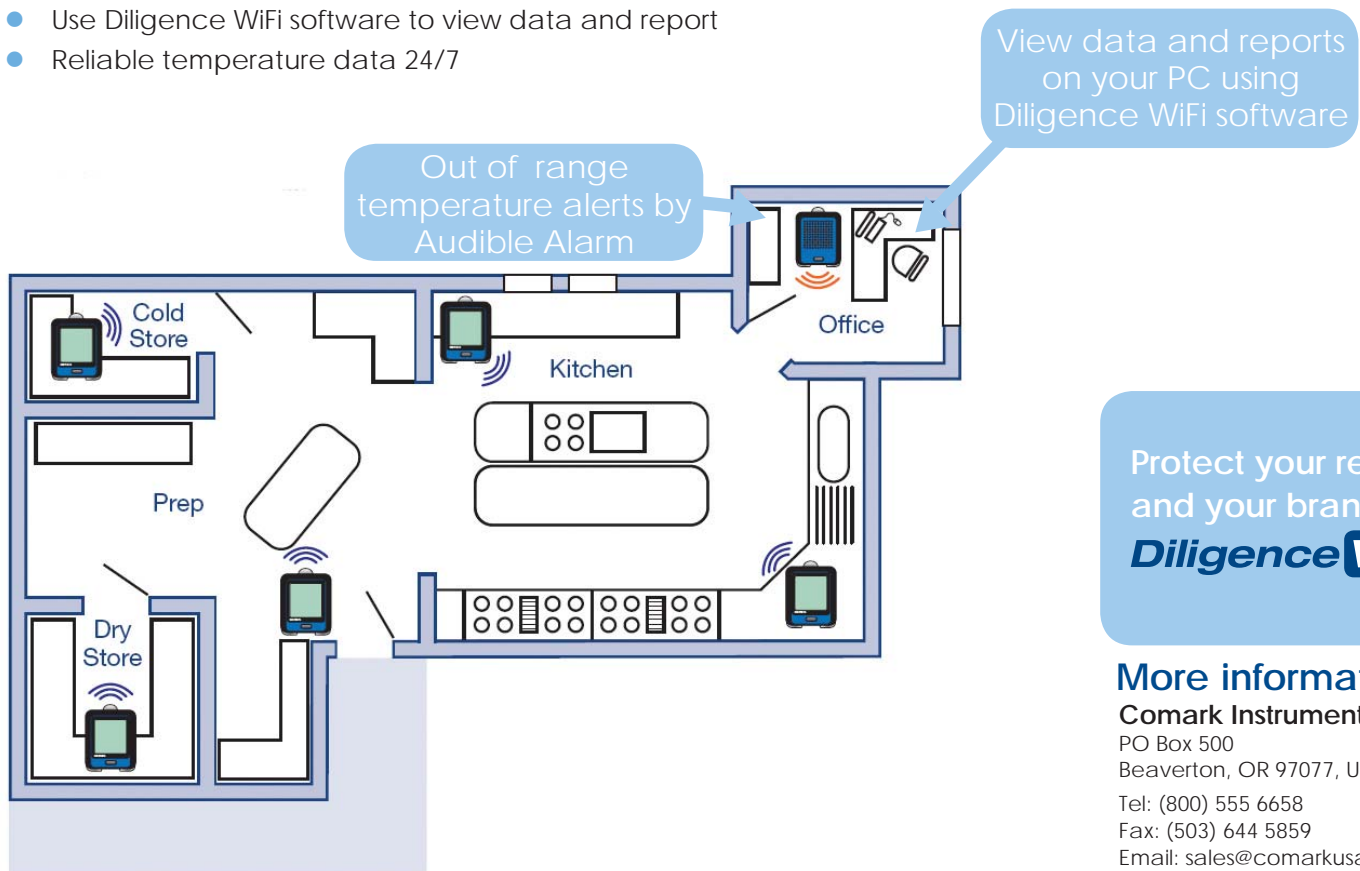

Temperature & Humidity Data Loggers

New!

Diligence WiFi Data Loggers from Comark provide an easy way to collate temperature data automatically, 24 hours a day, seven days a week. For any organization involved providing or serving food to the public, it provides critical visibility of food safety compliance.

Manual temperature collection takes valuable time which could be saved by automating temperature collection and it removes the risk of mistakes too. Alarm notifications are received for any areas where temperatures fall out of range of preset conditions so corrective action can be taken before valuable stock is put at risk.

As soon as the Diligence WiFi network is set up, temperature or humidity is continually logged and data is transmitted wirelessly via your existing WiFi network to a PC and viewed using the free Diligence WiFi software package. When installed the software allows set-up, data logging and data review. Historic data can be viewed via the graphing tool or exported to Excel.

Use Diligence WiFi Loggers monitor areas such as walk-in and reach-in refrigerators and freezers, cold storage areas, blast chillers, and hot holding cabinets.

- **RECHARGEABLE** A full charge lasts 3-12 months
- Easy to self install out of the box
- Connects to existing WiFi networks, no hard wiring required
- Quick to mount in any location
- Use Diligence WiFi software to view data and report
- Reliable temperature data 24/7