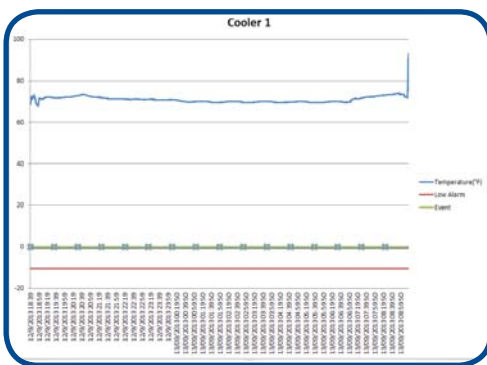

Graphs and Data are available in the software

A	B	C	D	E
Cooler 1	Time	Temperature(°F)	Low Alarm	Event
1	12/9/2013 18:39	68.5	-10.3	0
2	12/9/2013 18:40	68.7	-10.3	0
3	12/9/2013 18:40	69.1	-10.3	0
4	12/9/2013 18:40	69.6	-10.3	0
5	12/9/2013 18:40	69.8	-10.3	0
6	12/9/2013 18:40	70	-10.3	0
7	12/9/2013 18:40	70	-10.3	0
8	12/9/2013 18:40	70	-10.3	0
9	12/9/2013 18:41	70.2	-10.3	0
10	12/9/2013 18:41	70.2	-10.3	0
11	12/9/2013 18:41	70.3	-10.3	0
12	12/9/2013 18:41	70.5	-10.3	0
13	12/9/2013 18:41	70.7	-10.3	0
14	12/9/2013 18:41	70.7	-10.3	0
15	12/9/2013 18:41	70.7	-10.3	0
16	12/9/2013 18:42	72.3	-10.3	0
17	12/9/2013 18:42	71.6	-10.3	0
18	12/9/2013 18:42	71.4	-10.3	0
19	12/9/2013 18:42	71.1	-10.3	0
20	12/9/2013 18:42	70.9	-10.3	0
21	12/9/2013 18:42	70.9	-10.3	0
22	12/9/2013 18:43	71.1	-10.3	0
23	12/9/2013 18:43	71.2	-10.3	0
24	12/9/2013 18:43	72.3	-10.3	0
25	12/9/2013 18:43	72.5	-10.3	0
26	12/9/2013 18:43	71.6	-10.3	0
27	12/9/2013 18:43	71.4	-10.3	0
28	12/9/2013 18:44	71.6	-10.3	0
29	12/9/2013 18:44	71.4	-10.3	0
30	12/9/2013 18:44	71.1	-10.3	0
31	12/9/2013 18:44	71.1	-10.3	0
32	12/9/2013 18:44	71.6	-10.3	0
33	12/9/2013 18:44	71.8	-10.3	0
34	12/9/2013 18:45	71.8	-10.3	0