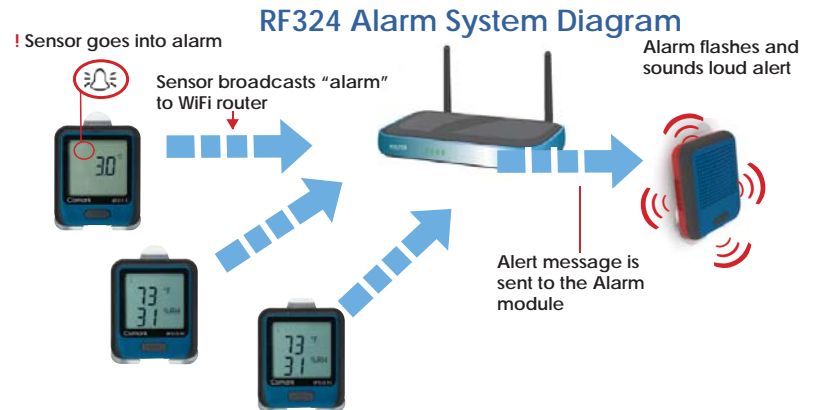

-4 to +140°F (-20 to +60°C)

RF314-TC Temperature Data Logger with Thermocouple Probe

Measures the temperature of anything, using either a J, K, N or T probe.

-454 to +2372°F (-270 to +1300°C)

RF324 Alarm Module

A standalone Alert Module for all the data loggers in the Diligence WiFi range. The Alert will pick up alarm messages from any Diligence WiFi data logger within WiFi range. It displays Red LED lights (through a Red translucent rear moulding) and sounds a substantial alarm (SPL 100dBA @1m) when a sensor alarm has been triggered. There are nine standard sounds to choose from.