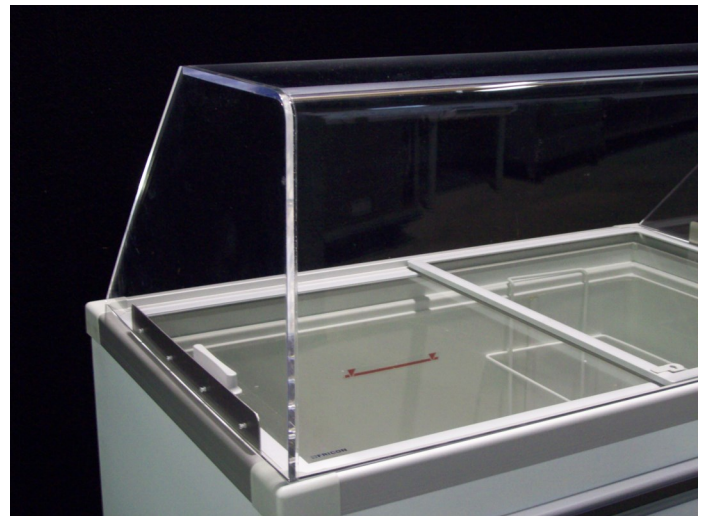

Acrylic Food Guards For CF Series Ice-Cream Cabinets

Food Guard Shown on a
CF Series Ice Cream Freezer

Part Number	Shipping Weight
CF31FG	22 lbs.
CF40FG	30 lbs.
CF50FG	40 lbs.
CF59FG	55 lbs.
CF71FG	60 lbs.

Clear 3/8" acrylic food guard comes complete with 3 hole cone holder and crumb catcher. A size to fit every CF cabinet (except the CF22SG) Design your own dipping cabinet.