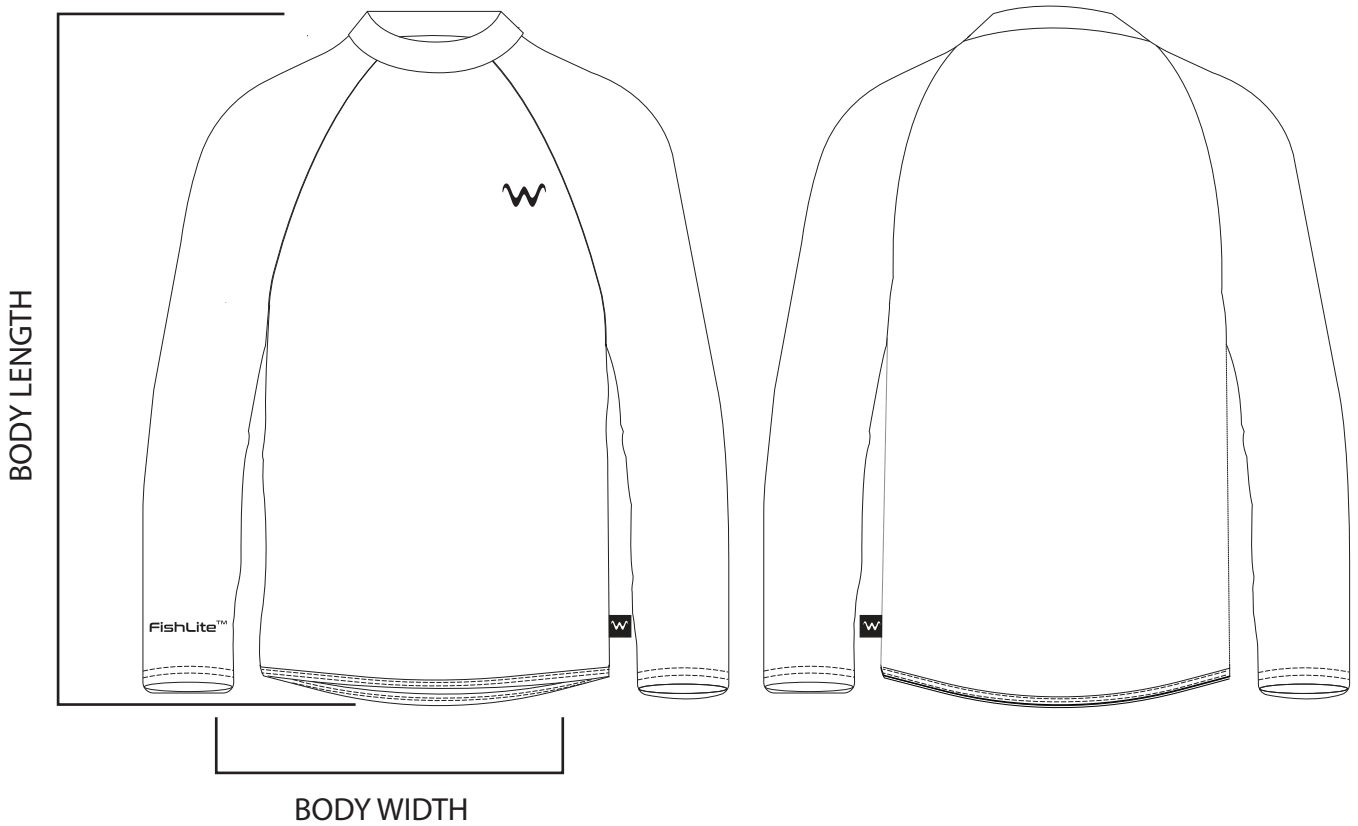

FishLite™

SUN SHIRT

SIZING CHART

	S	M	L	XL	XXL	XXXL
BODY LENGTH	29.5"	30.3"	31.5"	33"	34"	35.4"
BODY WIDTH	20.4"	21.65"	22.8"	24"	25"	26.3"

(Measured in inches)