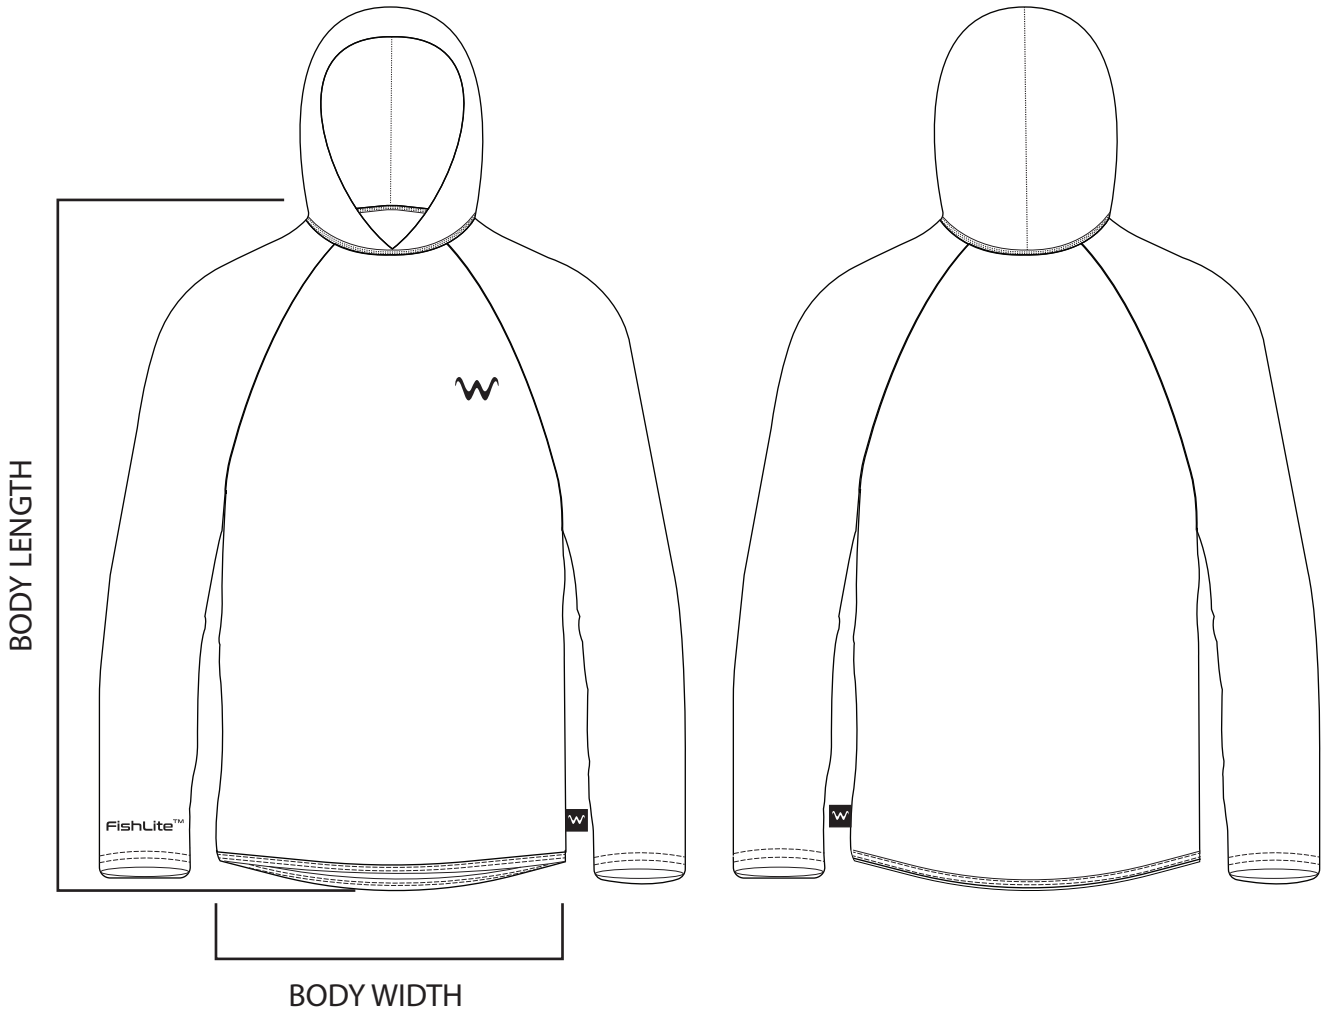

FishLite™

HOODED SUN SHIRT

SIZING CHART

	S	M	L	XL	XXL	XXXL
BODY LENGTH	29.5"	30.3"	31.5"	33"	34"	35.4"
BODY WIDTH	20.4"	21.65"	22.8"	24"	25"	26.3"

(Measured in inches)