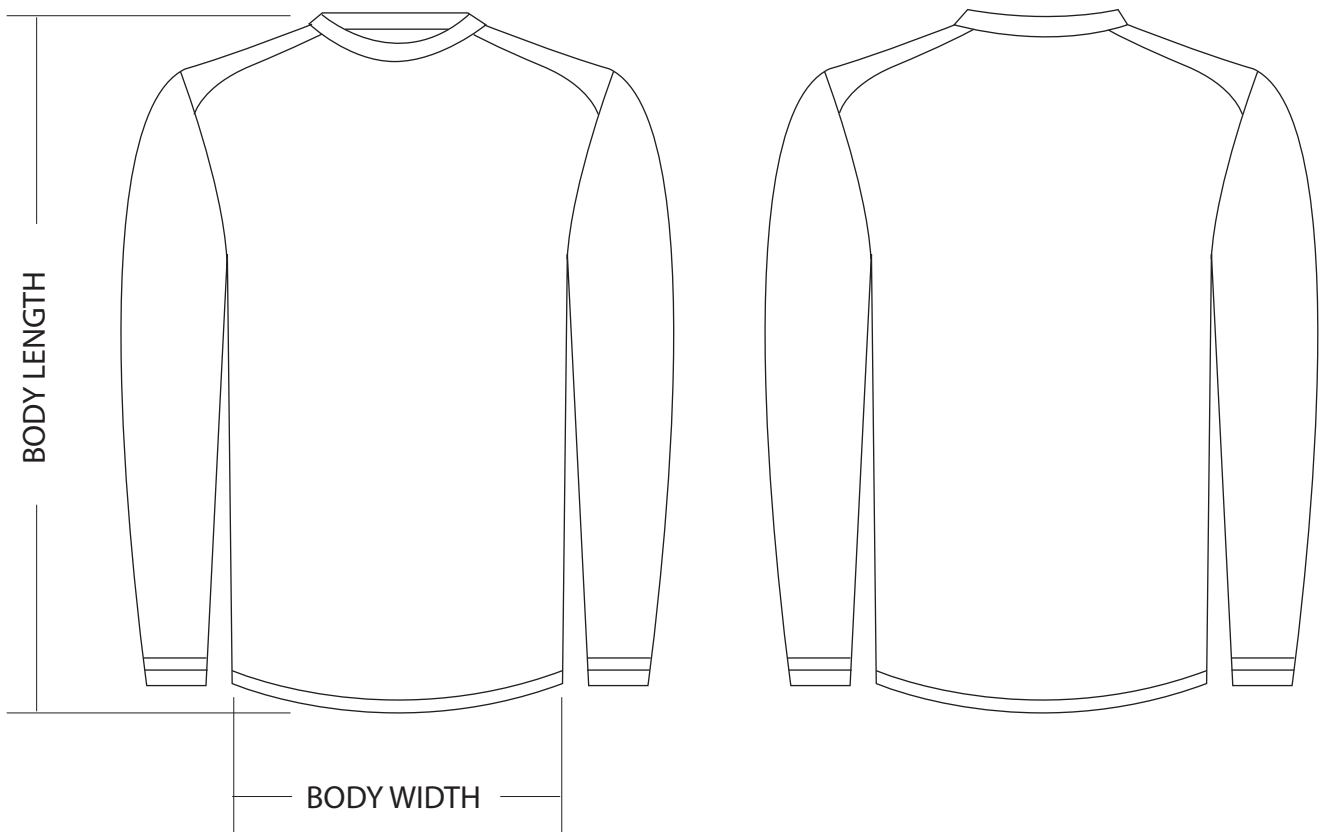

# Bogata

BAMBOO SUNSHIRT

## SIZING CHART

Bogata Bamboo Sunshirt - Long Sleeve

	S	M	L	XL	2XL	3XL
BODY LENGTH	27.56"	27.95"	28.74"	29.92"	31.5"	31.89"
BODY WIDTH	18.9"	19.66"	21.65"	22.83"	24"	25.59"

(Measured in inches)