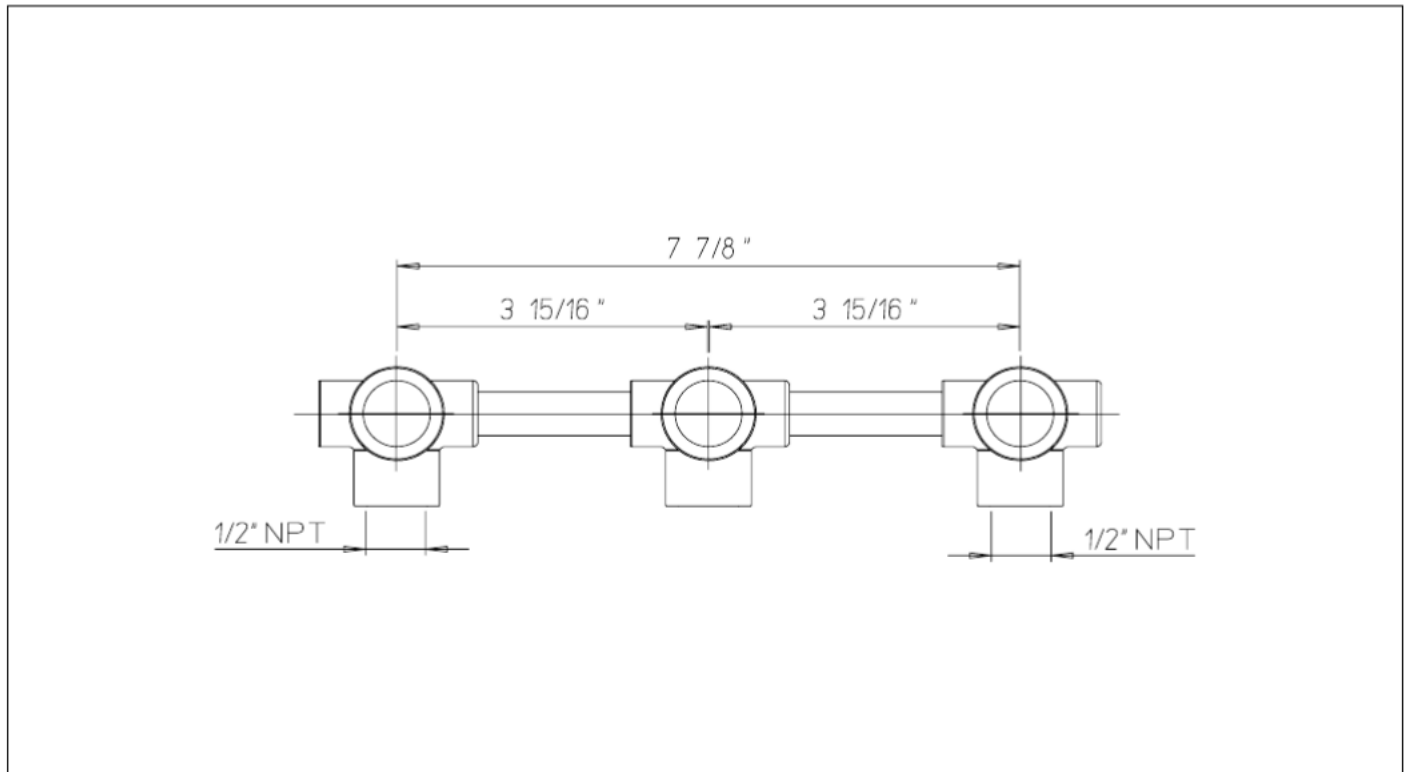

VALVE207

Wall-mounted lavatory faucet
 1/2" Rough-In Valve

STANDARDS

- Compliant with ASME A112.18.1 B125.1 when sold with external trim
- Certified by or IAPMO R&T Lab when sold with external

FEATURES

- Solid Brass Construction
- 1/4 turn ceramic disc valve
- 1/2" NPT connections
- Step-By-Step Installation Instructions
- Limited Lifetime Warranty

DIMENSIONS

Project _____
 Contractor _____