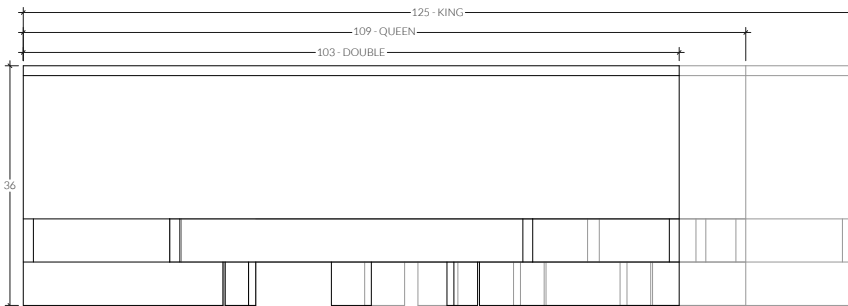

KASTELLA

B108 | Lit en bois massif incurvé

VUE AVANT