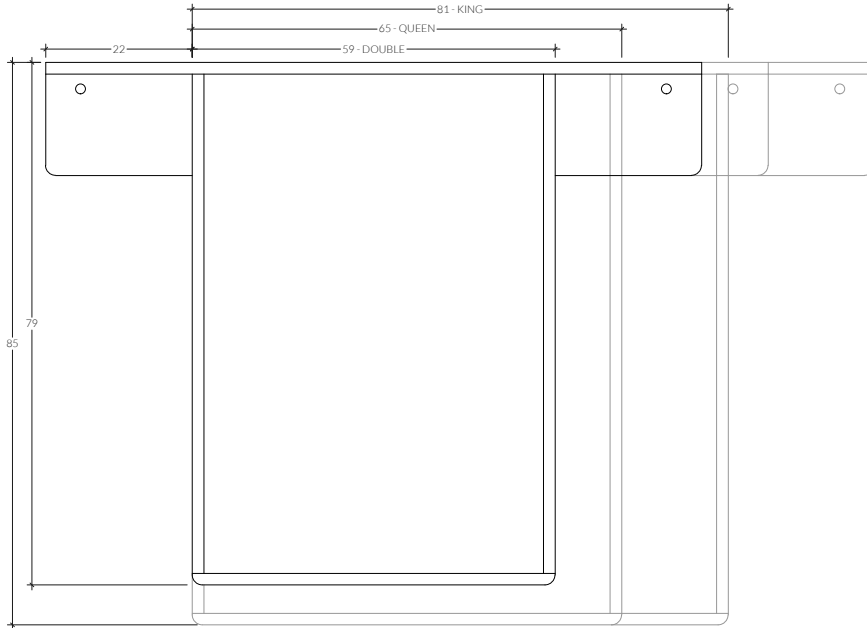

KASTELLA

B108 | Lit en bois massif incurvé

VUE PLAN