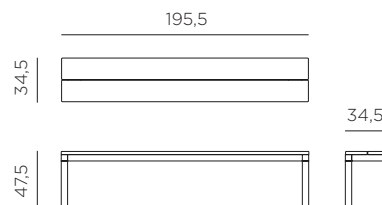

RIO BENCH ALU

design Raffaello Galiotto

Ref. 490

17,5

peso prodotto in kg
weight of product in kg

1
0,120 m³

imballo cartonato - pz e volume in m³
carton packing - pcs and volume in cbm

36 pz