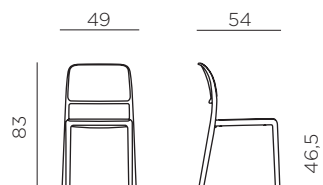

# RIVA BISTROT

design Raffaello Galiotto

Ref. 247

|  |  |
|--|--|
|  4                          | peso prodotto in kg / weight of product in kg  |
|  24<br>1,438 m <sup>3</sup> | imballo con film - pz e volume in m <sup>3</sup><br>shrink-wrapped packing - pcs and volume in cbm |
|  24 pz                      | pz su pallet / pcs on pallet   |
|                             | impilabile / stackable   |

**IT** Sedia monoblocco senza braccioli. Polipropilene fibreglass trattato anti-UV e colorato in massa. Impilabile. Finitura opaca. Dotata di piedini antiscivolo.

**EN** Monobloc chair without armrest. Uniformly colored fiberglass polypropylene resins with UV additives. Stackable. Matt finish. With non-slip feet.