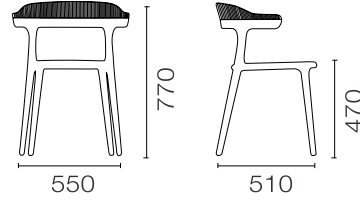

LUNA STRIPE armchair

Color Options

PP Finish

Net weight	Gross weight	Max. Stacking	Packaging	Shipment Deatils
 4.00	 4.83		 690x590x910mm / m ³ 0.37	 20' : 216 pcs. 40' : 480 pcs. 40HC : 640 pcs. 100cbm : 960 pcs.

Description

Stackable armchair glassfibre reinforced polypropylene . Anti UV stabilized. Suitable for indoor and outdoor use. LUNA is also available in removable upholstered seat version. It enriches the chair and gives a distinct character for the interior usages.