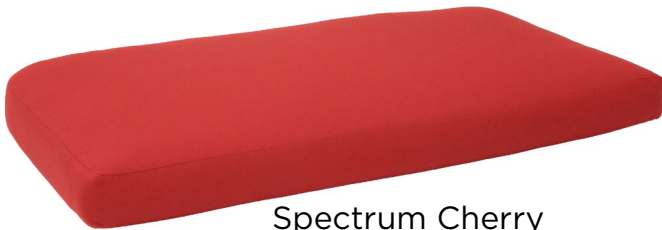

NET BENCH CUSHION

- Sunbrella Furniture Grade Fabric •
- Zippered Removeable Cover • Washable
- 100% Solution Dyed Acrylic

COMMERCIAL FURNITURE
OUTDOOR + INDOOR

Milano Char
NET-BENCH-56079

Peyton Granite
NET-BENCH-56075

Spectrum Cherry
NET-BENCH-48096

Spectrum Daffodil
NET-BENCH-48024

Volt Silver
NET-BENCH-58020

Canvas Granite
NET-BENCH-5402

Spectrum Carbon
NET-BENCH-48085

Spectrum Eggshell
NET-BENCH-48018