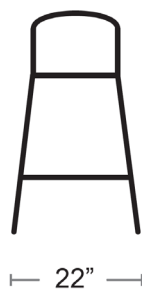

MARCO WICKER ARMLESS BAR

Square Tubular Aluminum Powder Coated
Frame • Viro Wicker Seat and Back • 325 lbs
capacity

Antracite / Wicker
517B-SW-BA

Silver / Wicker
517B-SW-BS

18 lbs