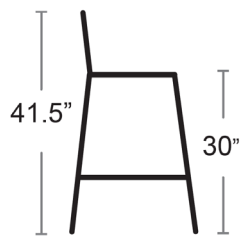

MARCO WICKER ARMLESS BAR

Square Tubular Aluminum Powder Coated
Frame • Viro Wicker Seat and Back • 325 lbs
capacity

Antracite / Wicker
517B-SW-BA

Silver / Wicker
517B-SW-BS

18 lbs