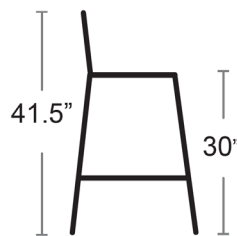

# MARCO BATYLINE ARMLESS BAR

Square Tubular Aluminum Powder Coated  
Frame • Batyline Seat and Back • 325 lbs  
capacity

Antracite / Batyline  
517B-BT-GA

Silver / Batyline  
517B-BT-GS

22"

23.5" 18 lbs