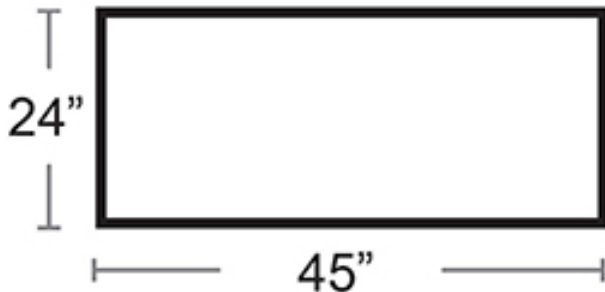

MODERN ADIRONDACK COFFEE TABLE

Polyethylene Construction • UV
Protected • Assembly Required • Made in
Canada

COMMERCIAL FURNITURE
OUTDOOR + INDOOR

BS-BSMRC-RED

BS-BSMRC-BLACK

BS-BSMRC-WHITE

52 lbs