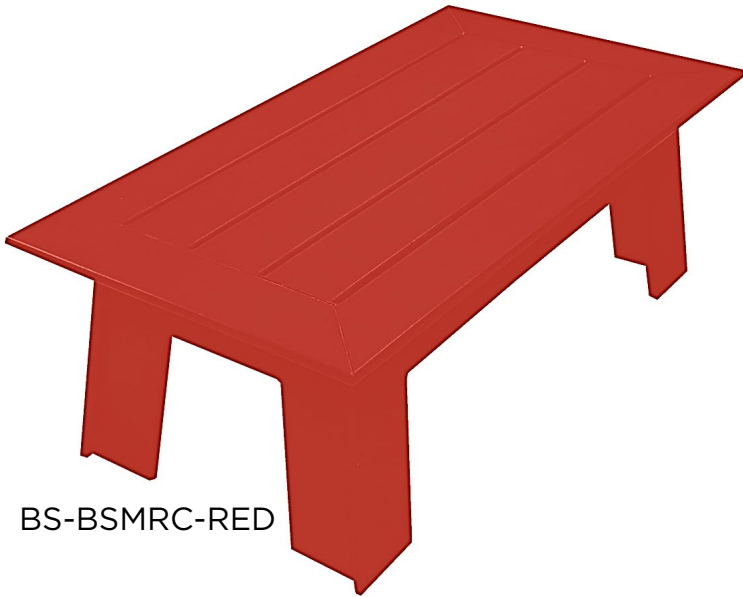

MODERN ADIRONDACK COFFEE TABLE

Polyethylene Construction • UV
Protected • Assembly Required • Made in
Canada

COMMERCIAL FURNITURE
OUTDOOR + INDOOR

BS-BSMRC-RED

BS-BSMRC-BLACK

BS-BSMRC-WHITE

52 lbs